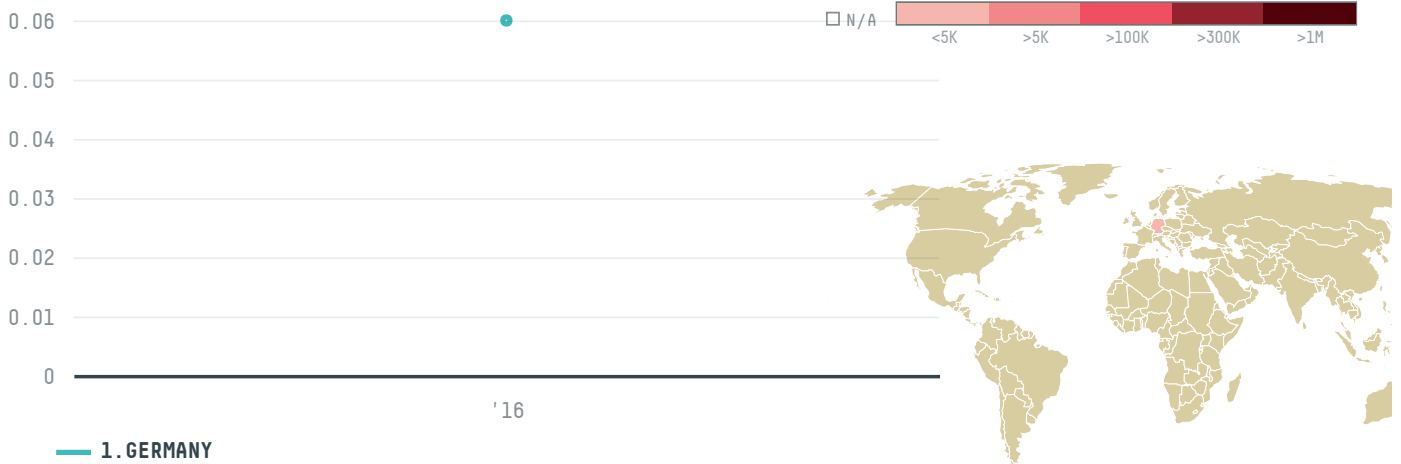

TOP DESTINATION COUNTRIES OF COFFEE IMPORTED BY VOLCAFE LTD S-29184-A 1 SACA:

This website uses cookies to provide you with an improved user experience. By continuing to browse this site, you consent to the use of cookies and similar technologies. Please visit our [privacy policy](#) for further details.

I AGREE