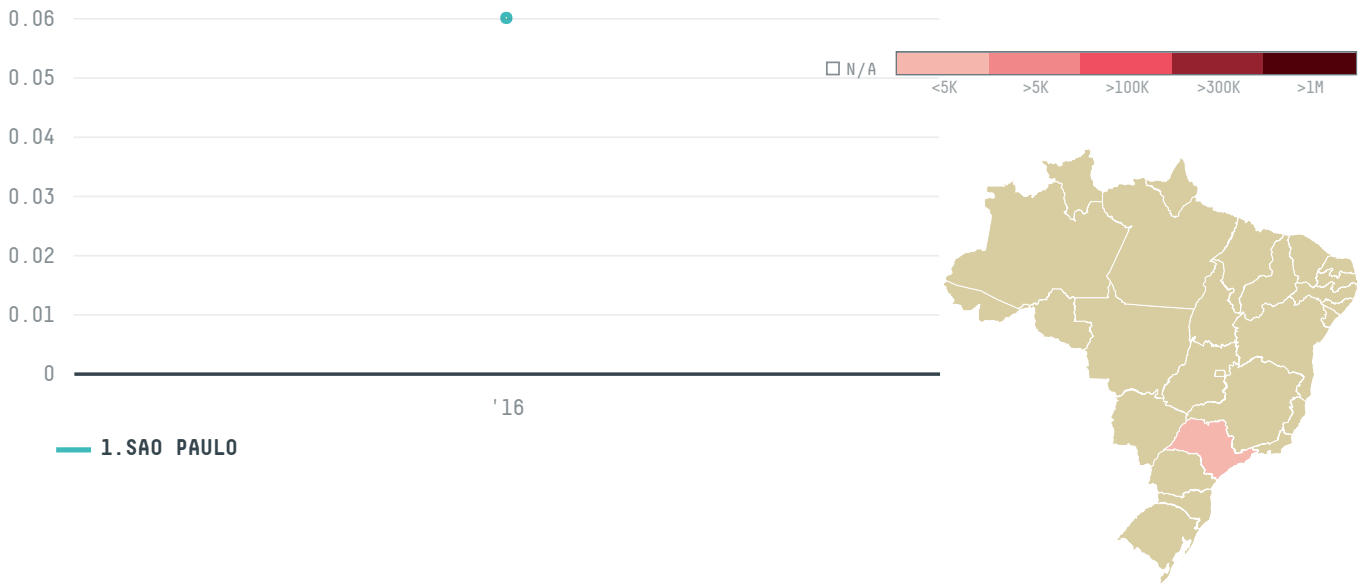

Trase is a partnership
between

In collaboration with

and many other organizations

Donors

This website uses cookies to provide you with an improved user experience. By continuing to browse this site, you consent to the use of cookies and similar technologies. Please visit our [privacy policy](#) for further details.

I AGREE