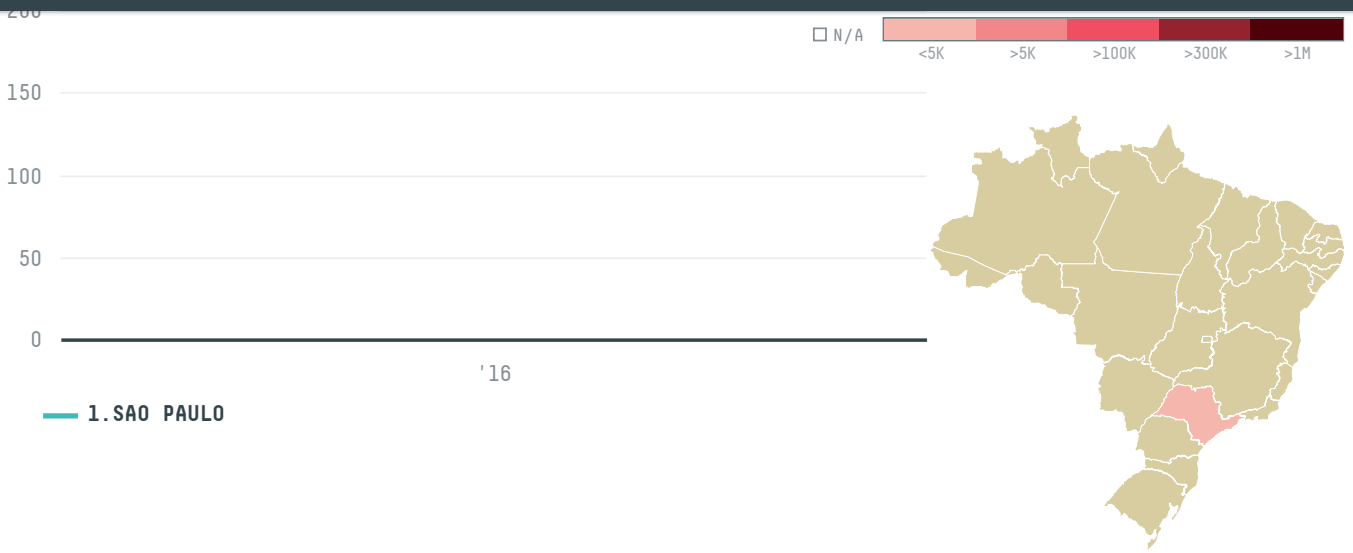

)

Trase is a partnership between

In collaboration with

and many other organizations and individuals.

Donors