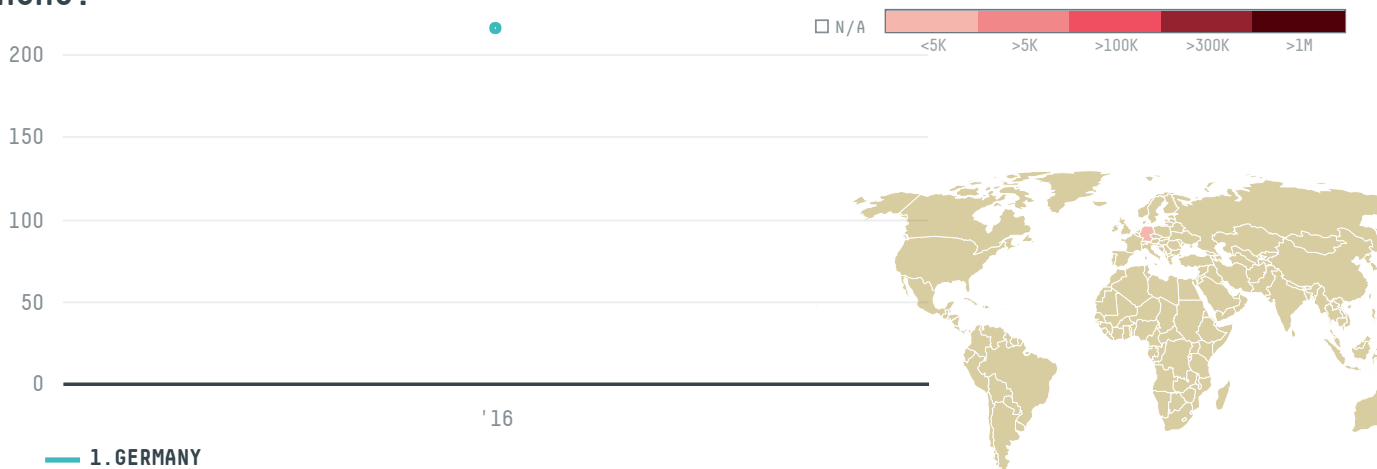

TOP DESTINATION COUNTRIES OF COFFEE IMPORTED BY TCHIBO GMBH S-29275-A 3.600 SACAS: