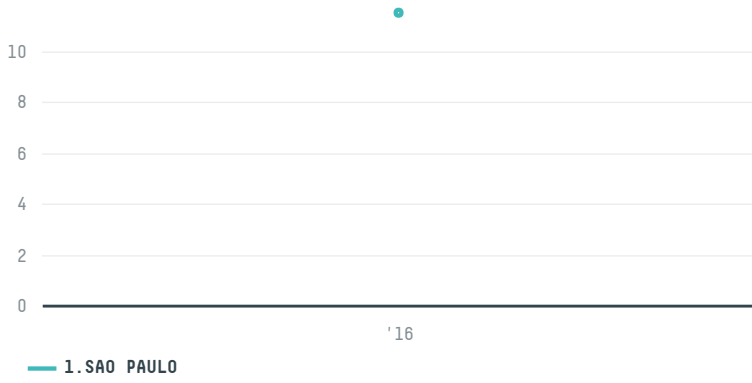

COMPARING COMPANIES IMPORTING COFFEE FROM BRAZIL IN 2016

Trase is a partnership between

In collaboration with

and many other organizations and individuals.

Donors

[Terms of Use](#) · [Privacy policy](#) · [Cookie policy](#) · [Contact us](#)

This website uses cookies to provide you with an improved user experience. By continuing to browse this site, you consent to the use of cookies and similar technologies. Please visit our [privacy policy](#) for further details.

I AGREE