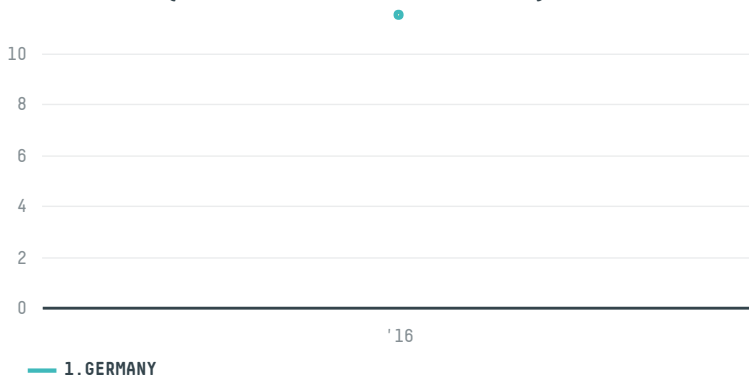

TOP DESTINATION COUNTRIES OF COFFEE IMPORTED BY TCHIBO GMBH (S-29284-BC - 192 SACAS):