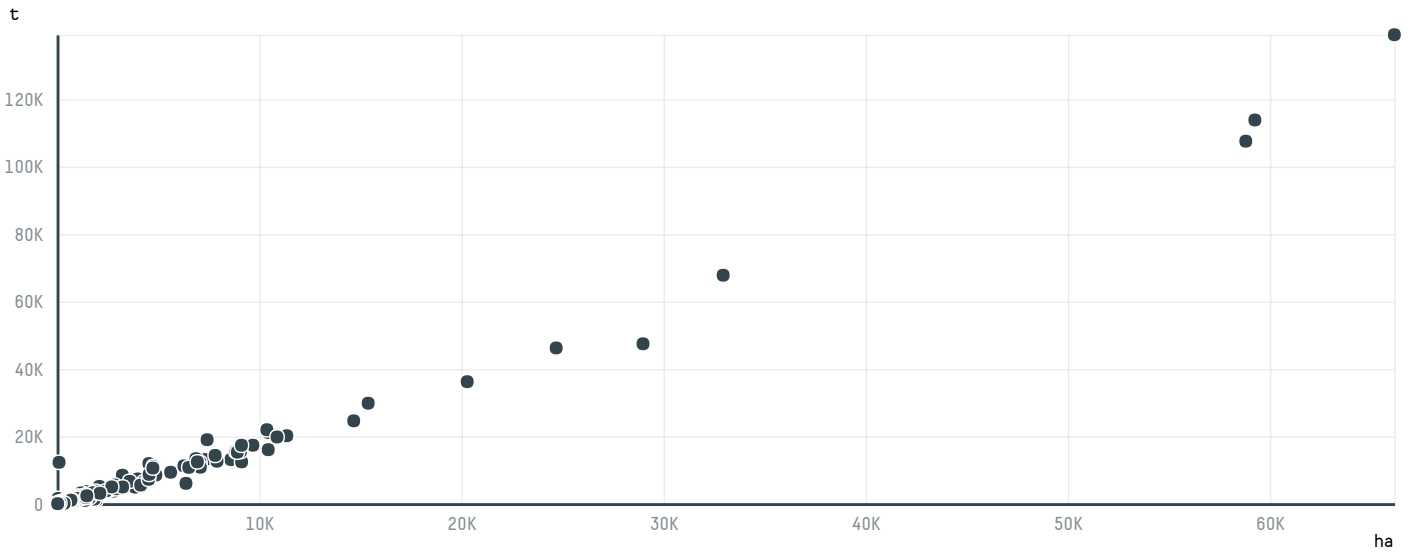

## INTERAMERICAN COFFEE GBMH S-28675-A 640 SACAS

ACTIVITY	COMMODITY	COUNTRY	YEAR
<b>Importer</b>	<b>Coffee</b>	<b>Brazil</b>	<b>2016</b>

INTERAMERICAN COFFEE GBMH S-28675-A 640 SACAS was the 1217th largest importer of coffee from BRAZIL in 2016, accounting for 38 tons. As an importer, INTERAMERICAN COFFEE GBMH S-28675-A 640 SACAS sources from 1 municipalities, or 0% of the coffee production municipalities. The main destination of the coffee imported by INTERAMERICAN COFFEE GBMH S-28675-A 640 SACAS is GERMANY, accounting for 100% of the total.

### TOP DESTINATION COUNTRIES OF COFFEE IMPORTED BY INTERAMERICAN COFFEE GBMH S-28675-A 640 SACAS:

□ N/A  <5K  >5K  >100K  >300K  >1M

COMPARING COMPANIES IMPORTING COFFEE FROM BRAZIL IN 2016

Trase is a partnership between