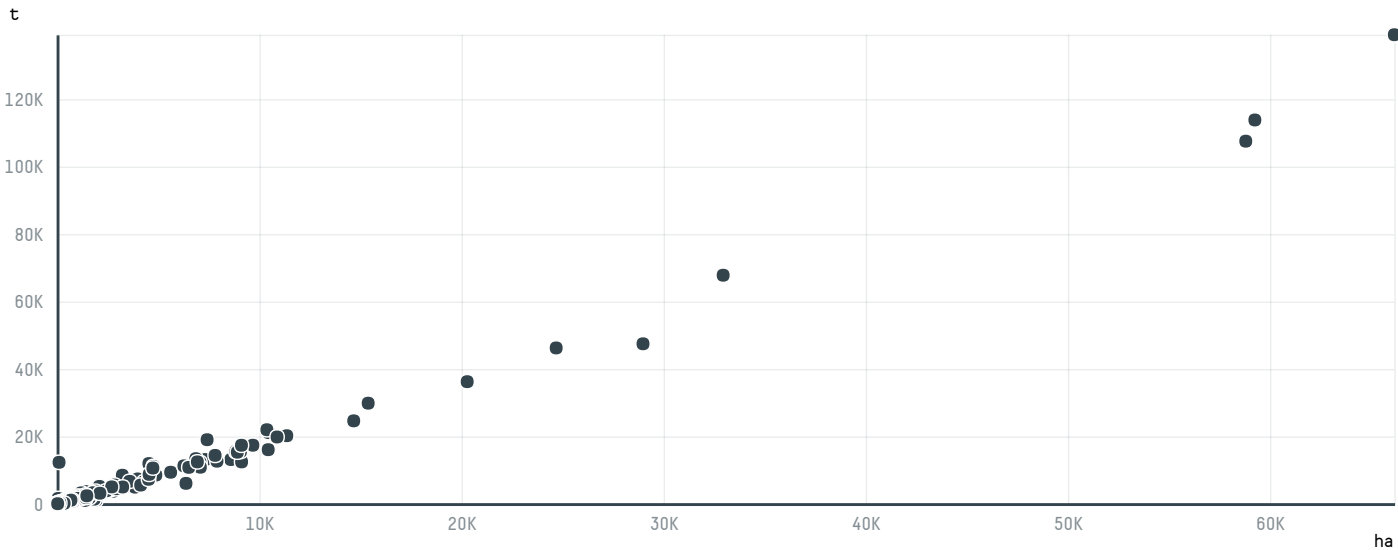

### TOP DESTINATION COUNTRIES OF COFFEE IMPORTED BY GOLLUECKE E ROTHFOS GMBH (S-28372-A- 1.800 SACAS) :

□ N/A      <5K      >5K      >100K      >300K      >1M

COMPARING COMPANIES IMPORTING COFFEE FROM BRAZIL IN 2016