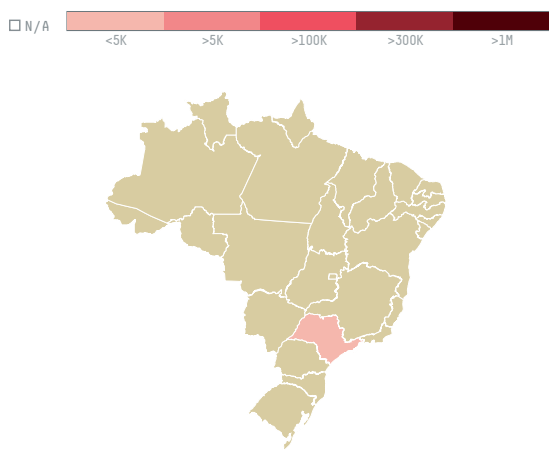

## GOLLUECKE E ROTHFOS GMBH (S-28372-A- 1.800 SACAS)

ACTIVITY      COMMODITY      COUNTRY      YEAR  
**Importer      Coffee      Brazil      2016**

GOLLUECKE E ROTHFOS GMBH (S-28372-A- 1.800 SACAS) was the 761st largest importer of coffee from BRAZIL in 2016, accounting for 108 tons. As an importer, GOLLUECKE E ROTHFOS GMBH (S-28372-A- 1.800 SACAS) sources from 1 municipalities, or 0% of the coffee production municipalities. The main destination of the coffee imported by GOLLUECKE E ROTHFOS GMBH (S-28372-A- 1.800 SACAS) is GERMANY, accounting for 100% of the total.

### TOP DESTINATION COUNTRIES OF COFFEE IMPORTED BY GOLLUECKE E ROTHFOS GMBH (S-28372-A- 1.800 SACAS) :

□ N/A      <5K      >5K      >100K      >300K      >1M

COMPARING COMPANIES IMPORTING COFFEE FROM BRAZIL IN 2016