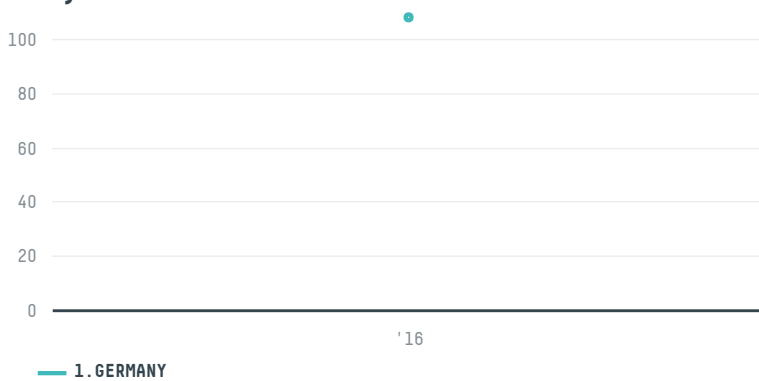

TOP DESTINATION COUNTRIES OF COFFEE IMPORTED BY GOLLUECKE E ROTHFOS GMBH (S-28372-A- 1.800 SACAS) :