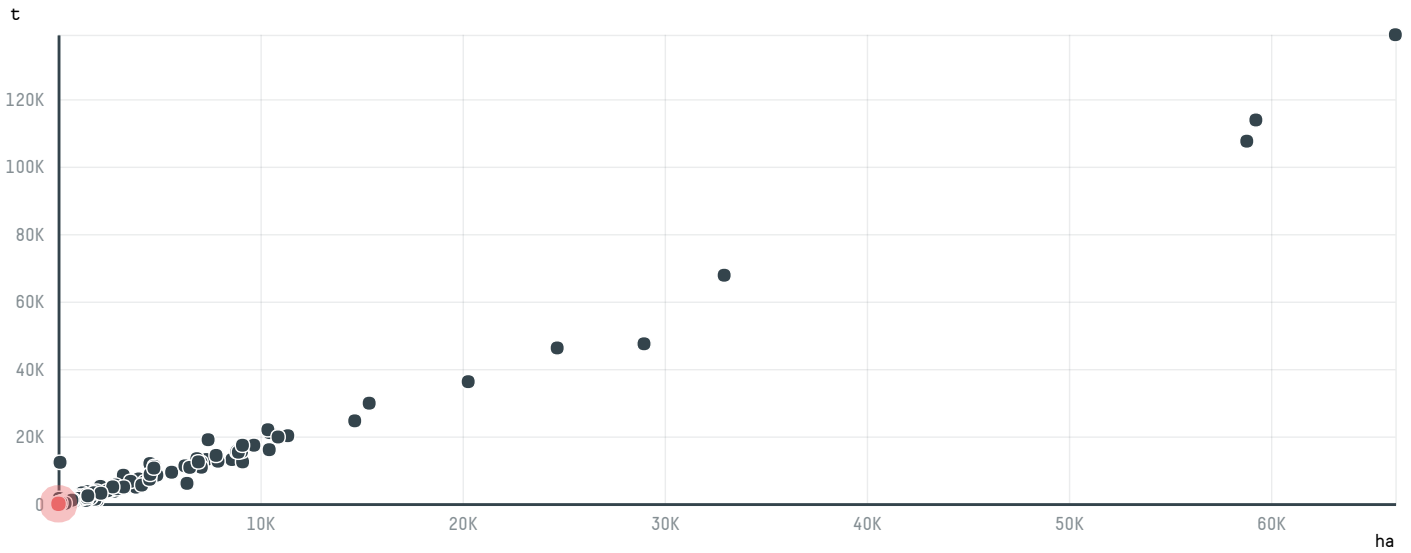

COMPARING COMPANIES IMPORTING COFFEE FROM BRAZIL IN 2016

Trase is a partnership between

In collaboration with

and many other organizations and individuals.

Donors

[Terms of Use](#) · [Privacy policy](#) · [Cookie policy](#) · [Contact us](#)

This website uses cookies to provide you with an improved user experience. By continuing to browse this site, you consent to the use of cookies and similar technologies. Please visit our [privacy policy](#) for further details.

I AGREE