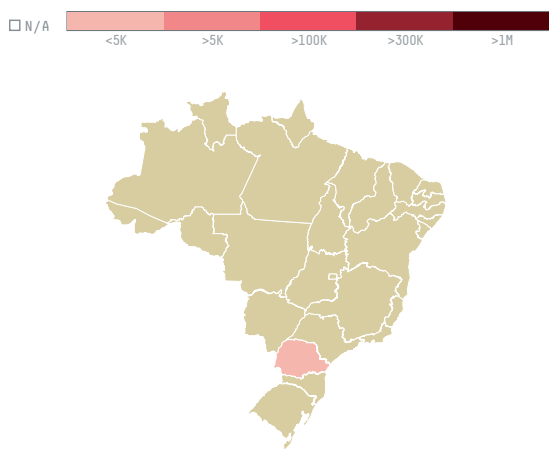

## GUR CEHRELI DIS TICARET LIMITED SIRKETI (S-29885-A - 66

ACTIVITY	COMMODITY	COUNTRY	YEAR
<b>Importer</b>	<b>Coffee</b>	<b>Brazil</b>	<b>2016</b>

GUR CEHRELI DIS TICARET LIMITED SIRKETI (S-29885-A - 66 was the 1195th largest importer of coffee from BRAZIL in 2016, accounting for 40 tons. As an importer, GUR CEHRELI DIS TICARET LIMITED SIRKETI (S-29885-A - 66 sources from 2 municipalities, or 0% of the coffee production municipalities. The main destination of the coffee imported by GUR CEHRELI DIS TICARET LIMITED SIRKETI (S-29885-A - 66 is TURKEY, accounting for 100% of the total.

### TOP DESTINATION COUNTRIES OF COFFEE IMPORTED BY GUR CEHRELI DIS TICARET LIMITED SIRKETI (S-29885-A - 66:

□ N/A  <5K  >5K  >100K  >300K  >1M

COMPARING COMPANIES IMPORTING COFFEE FROM BRAZIL IN 2016

Trase is a partnership between