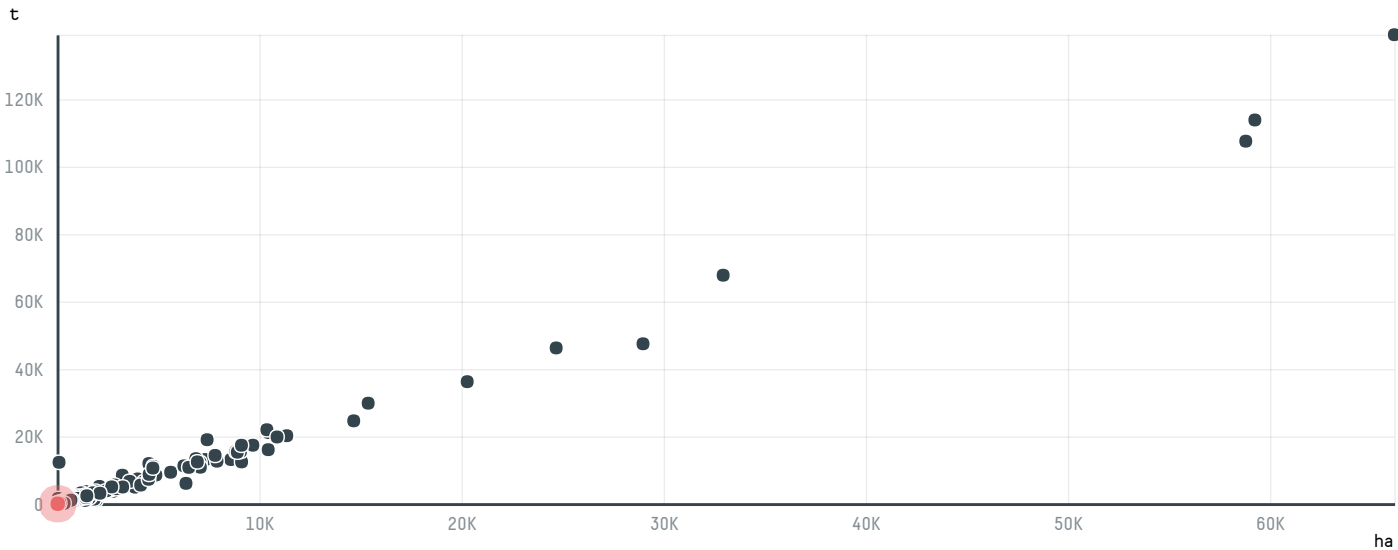

### TOP DESTINATION COUNTRIES OF COFFEE IMPORTED BY GUR CEHRELI DIS TICARET LIMITED SIRKETI (S-29885-A - 66:

□ N/A  <5K  >5K  >100K  >300K  >1M

COMPARING COMPANIES IMPORTING COFFEE FROM BRAZIL IN 2016

Trase is a partnership between