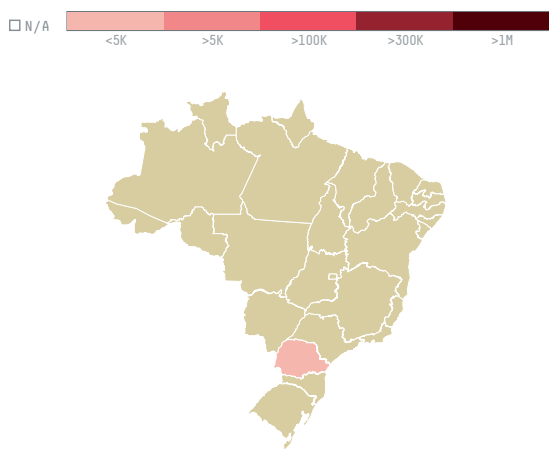

trase

GUR CEHRELI DIS TICARET LIMITED SIRKETI (S-29022-A - 66

ACTIVITY COMMODITY COUNTRY YEAR
Importer **Coffee** **Brazil** **2016**

GUR CEHRELI DIS TICARET LIMITED SIRKETI (S-29022-A - 66 was the 1199th largest importer of coffee from BRAZIL in 2016, accounting for 40 tons. As an importer, GUR CEHRELI DIS TICARET LIMITED SIRKETI (S-29022-A - 66 sources from 2 municipalities, or 0% of the coffee production municipalities. The main destination of the coffee imported by GUR CEHRELI DIS TICARET LIMITED SIRKETI (S-29022-A - 66 is TURKEY, accounting for 100% of the total.

TOP DESTINATION COUNTRIES OF COFFEE IMPORTED BY GUR CEHRELI DIS TICARET LIMITED SIRKETI (S-29022-A - 66:

□ N/A <5K >5K >100K >300K >1M

COMPARING COMPANIES IMPORTING COFFEE FROM BRAZIL IN 2016

Trase is a partnership between