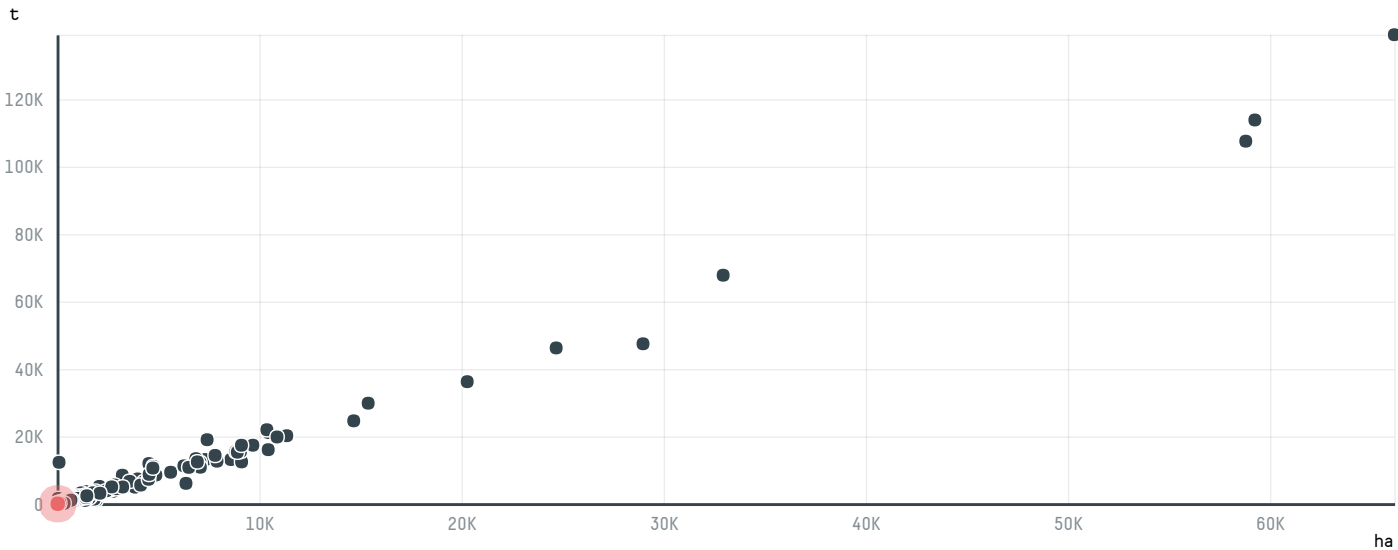

TOP DESTINATION COUNTRIES OF COFFEE IMPORTED BY GUR CEHRELI DIS TICARET LIMITED SIRKETI (S-29022-A - 66:

□ N/A <5K >5K >100K >300K >1M

COMPARING COMPANIES IMPORTING COFFEE FROM BRAZIL IN 2016

Trase is a partnership between