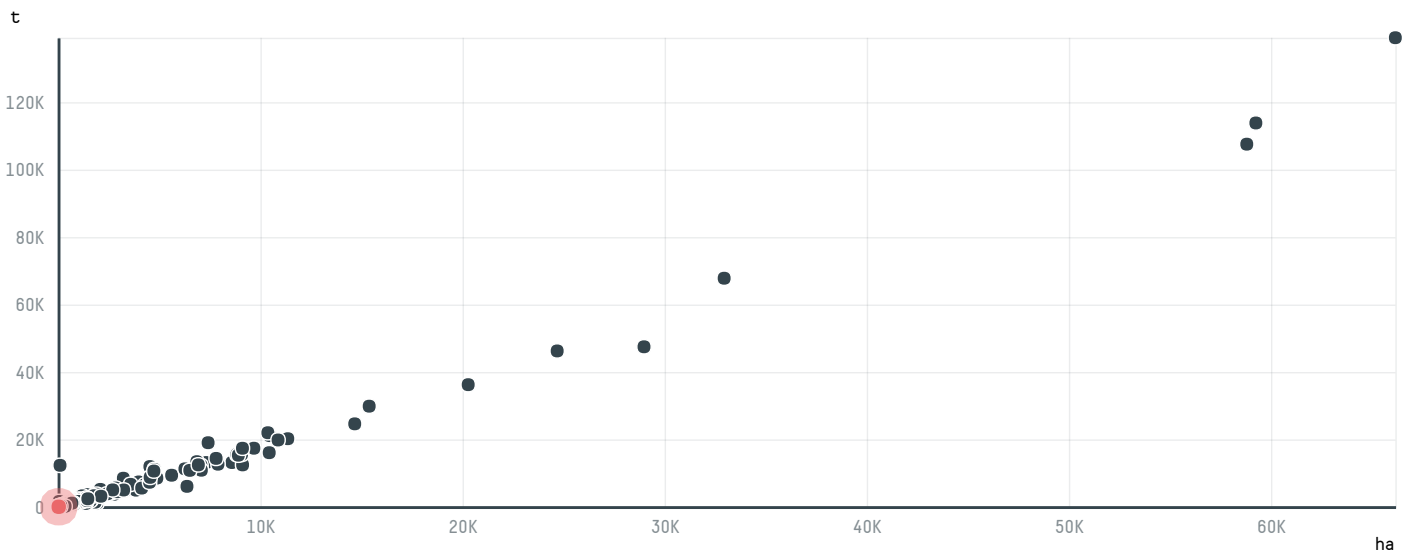

COMPARING COMPANIES IMPORTING COFFEE FROM BRAZIL IN 2016

Trase is a partnership between

In collaboration with

and many other organizations and individuals.

Donors

[Terms of Use](#) · [Privacy policy](#) · [Cookie policy](#) · [Contact us](#)

This website uses cookies to provide you with an improved user experience. By continuing to browse this site, you consent to the use of cookies and similar technologies. Please visit our [privacy policy](#) for further details.

I AGREE