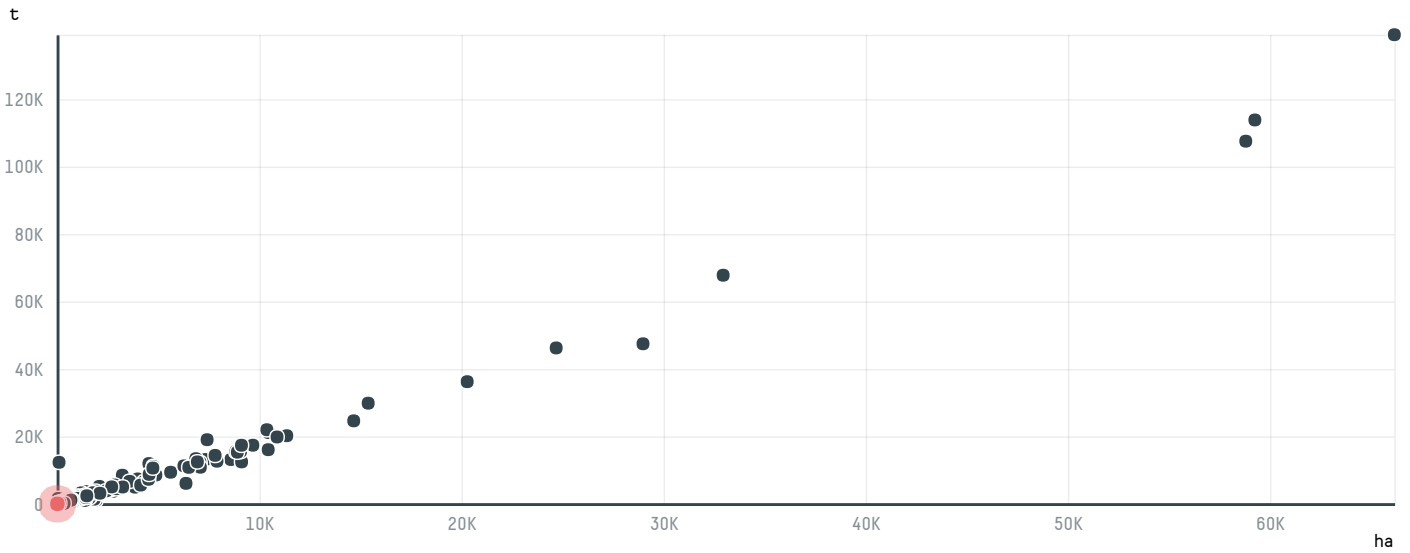

COMPARING COMPANIES IMPORTING COFFEE FROM BRAZIL IN 2016

Trase is a partnership between

In collaboration with

and many other organizations and individuals.

Donors

[Terms of Use](#) · [Privacy policy](#) · [Cookie policy](#) · [Contact us](#)

This website uses cookies to provide you with an improved user experience. By continuing to browse this site, you consent to the use of cookies and similar technologies. Please visit our [privacy policy](#) for further details.

I AGREE