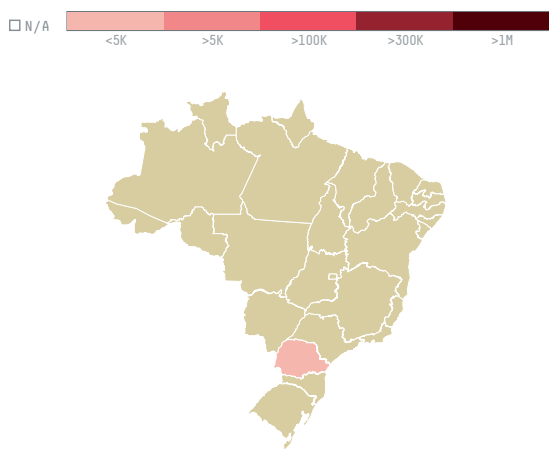

trase

TCHIBO GMBH (S-28115-AD - 45 SACAS)

ACTIVITY	COMMODITY	COUNTRY	YEAR
Importer	Coffee	Brazil	2016

TCHIBO GMBH (S-28115-AD - 45 SACAS) was the 1701st largest importer of coffee from BRAZIL in 2016, accounting for 3 tons. As an importer, TCHIBO GMBH (S-28115-AD - 45 SACAS) sources from 2 municipalities, or 0% of the coffee production municipalities. The main destination of the coffee imported by TCHIBO GMBH (S-28115-AD - 45 SACAS) is GERMANY, accounting for 100% of the total.

TOP DESTINATION COUNTRIES OF COFFEE IMPORTED BY TCHIBO GMBH (S-28115-AD - 45 SACAS):

□ N/A <5K >5K >100K >300K >1M

COMPARING COMPANIES IMPORTING COFFEE FROM BRAZIL IN 2016

Trase is a partnership between

In collaboration with