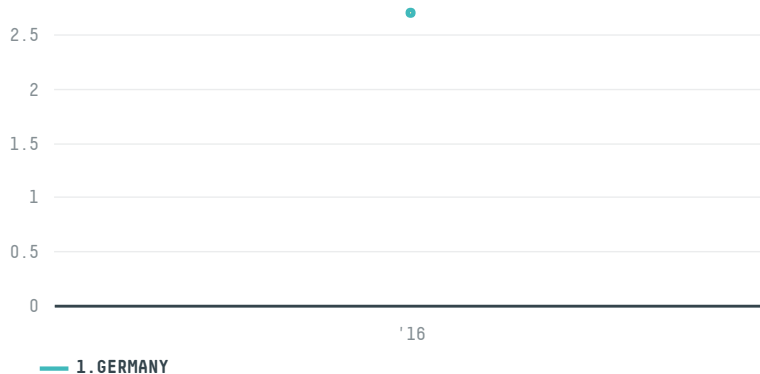

TOP DESTINATION COUNTRIES OF COFFEE IMPORTED BY TCHIBO GMBH (S-28115-AD - 45 SACAS):