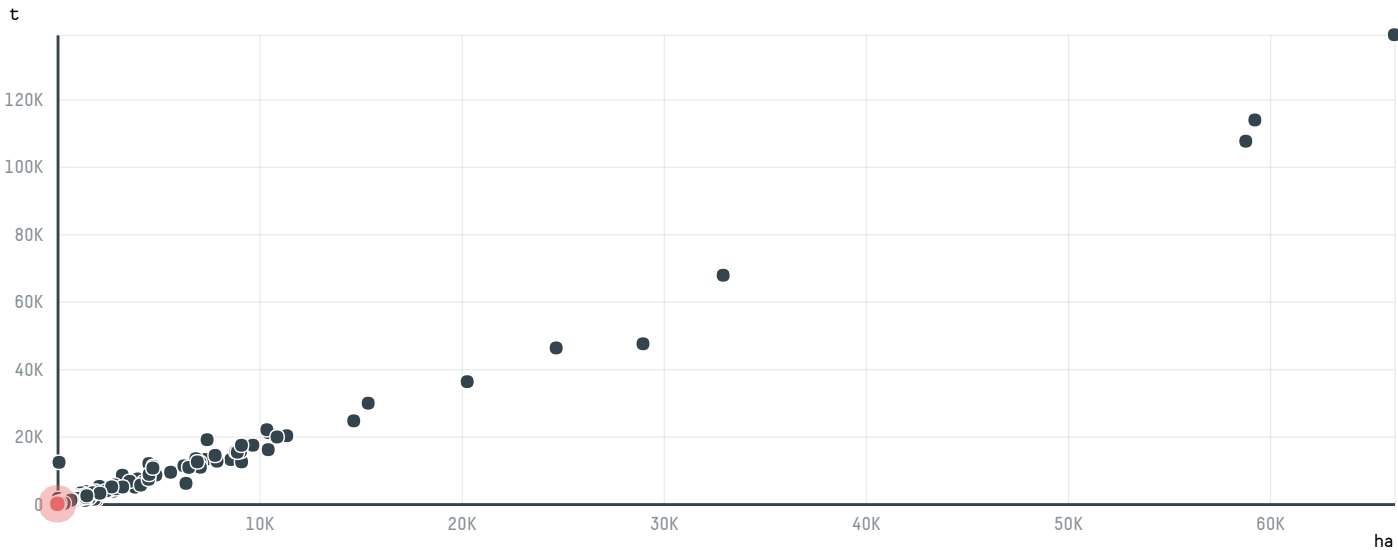

TOP DESTINATION COUNTRIES OF COFFEE IMPORTED BY TCHIBO GMBH (S-28115-AD - 45 SACAS):

□ N/A <5K >5K >100K >300K >1M

COMPARING COMPANIES IMPORTING COFFEE FROM BRAZIL IN 2016

Trase is a partnership between

In collaboration with