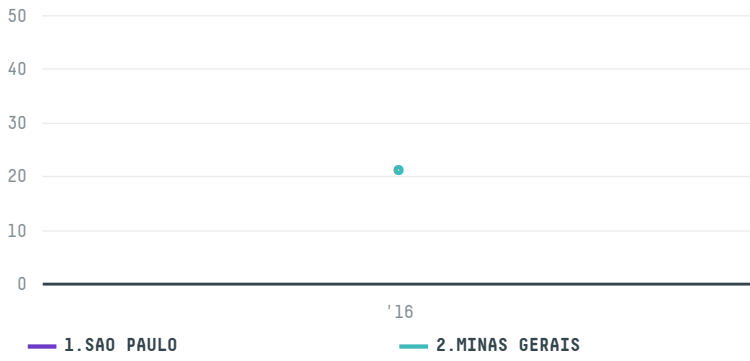

COMPARING COMPANIES IMPORTING COFFEE FROM BRAZIL IN 2016

Trase is a partnership between

In collaboration with

and many other organizations and individuals.

Donors

[Terms of Use](#) · [Privacy policy](#) · [Cookie policy](#) · [Contact us](#)

This website uses cookies to provide you with an improved user experience. By continuing to browse this site, you consent to the use of cookies and similar technologies. Please visit our [privacy policy](#) for further details.

I AGREE