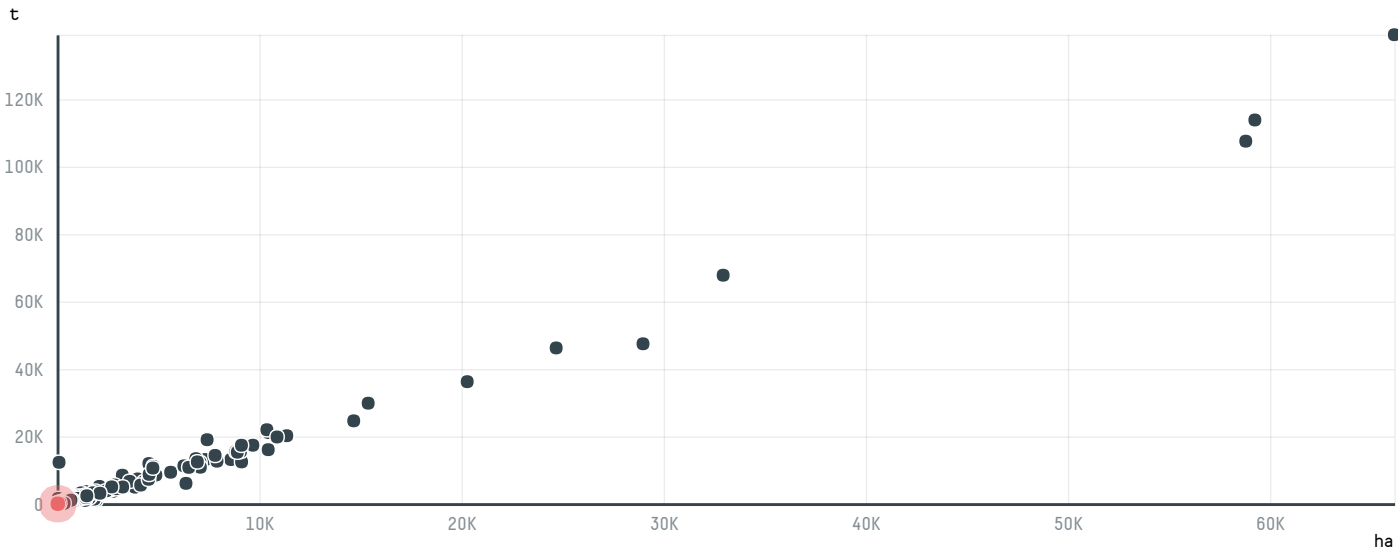

### TOP DESTINATION COUNTRIES OF COFFEE IMPORTED BY GUR CEHRELI DIS TICARET LIMITED SIRKETU (S-30003-A- 660:

□ N/A  <5K  >5K  >100K  >300K  >1M

COMPARING COMPANIES IMPORTING COFFEE FROM BRAZIL IN 2016

Trase is a partnership between