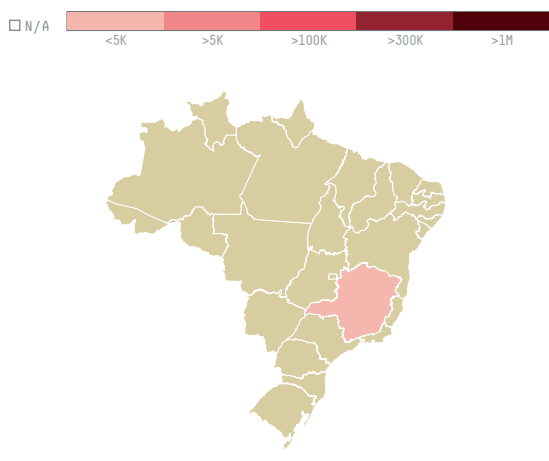

## GUR CEHRELI DIS TICARET LIMITED SIRKETU (S-30003-A- 660

ACTIVITY	COMMODITY	COUNTRY	YEAR
<b>Importer</b>	<b>Coffee</b>	<b>Brazil</b>	<b>2016</b>

GUR CEHRELI DIS TICARET LIMITED SIRKETU (S-30003-A- 660 was the 1205th largest importer of coffee from BRAZIL in 2016, accounting for 40 tons. As an importer, GUR CEHRELI DIS TICARET LIMITED SIRKETU (S-30003-A- 660 sources from 1 municipalities, or 0% of the coffee production municipalities. The main destination of the coffee imported by GUR CEHRELI DIS TICARET LIMITED SIRKETU (S-30003-A- 660 is TURKEY, accounting for 100% of the total.

### TOP DESTINATION COUNTRIES OF COFFEE IMPORTED BY GUR CEHRELI DIS TICARET LIMITED SIRKETU (S-30003-A- 660:

□ N/A  <5K  >5K  >100K  >300K  >1M

COMPARING COMPANIES IMPORTING COFFEE FROM BRAZIL IN 2016

Trase is a partnership between