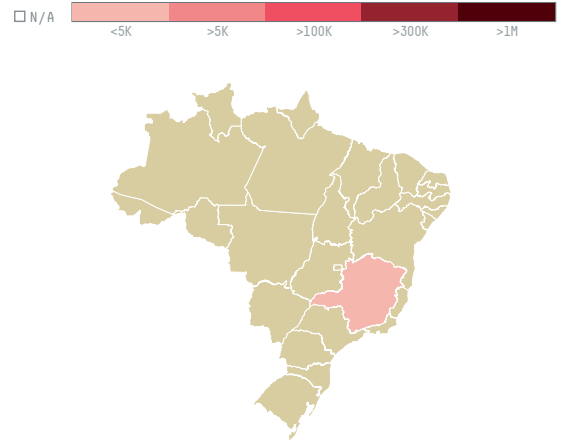

trase

GUR CEHRELI DIS TICARET LIMITED SIRKETI S-29936-A 990 S

ACTIVITY	COMMODITY	COUNTRY	YEAR
Importer	Coffee	Brazil	2016

GUR CEHRELI DIS TICARET LIMITED SIRKETI S-29936-A 990 S was the 1033rd largest importer of coffee from BRAZIL in 2016, accounting for 59 tons. As an importer, GUR CEHRELI DIS TICARET LIMITED SIRKETI S-29936-A 990 S sources from 1 municipalities, or 0% of the coffee production municipalities. The main destination of the coffee imported by GUR CEHRELI DIS TICARET LIMITED SIRKETI S-29936-A 990 S is TURKEY, accounting for 100% of the total.

TOP DESTINATION COUNTRIES OF COFFEE IMPORTED BY GUR CEHRELI DIS TICARET LIMITED SIRKETI S-29936-A 990 S:

COMPARING COMPANIES IMPORTING COFFEE FROM BRAZIL IN 2016

Trase is a partnership between

In collaboration with