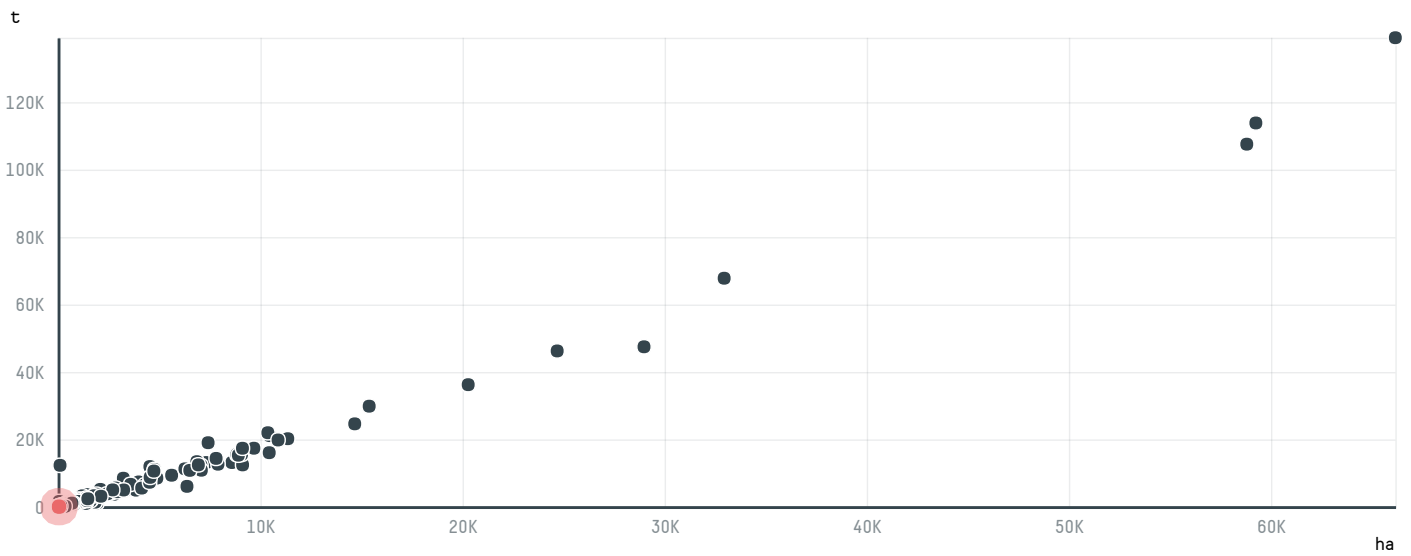

COMPARING COMPANIES IMPORTING COFFEE FROM BRAZIL IN 2016

Trase is a partnership between

In collaboration with

and many other organizations and individuals.

Donors

[Terms of Use](#) · [Privacy policy](#) · [Cookie policy](#) · [Contact us](#)

This website uses cookies to provide you with an improved user experience. By continuing to browse this site, you consent to the use of cookies and similar technologies. Please visit our [privacy policy](#) for further details.

I AGREE