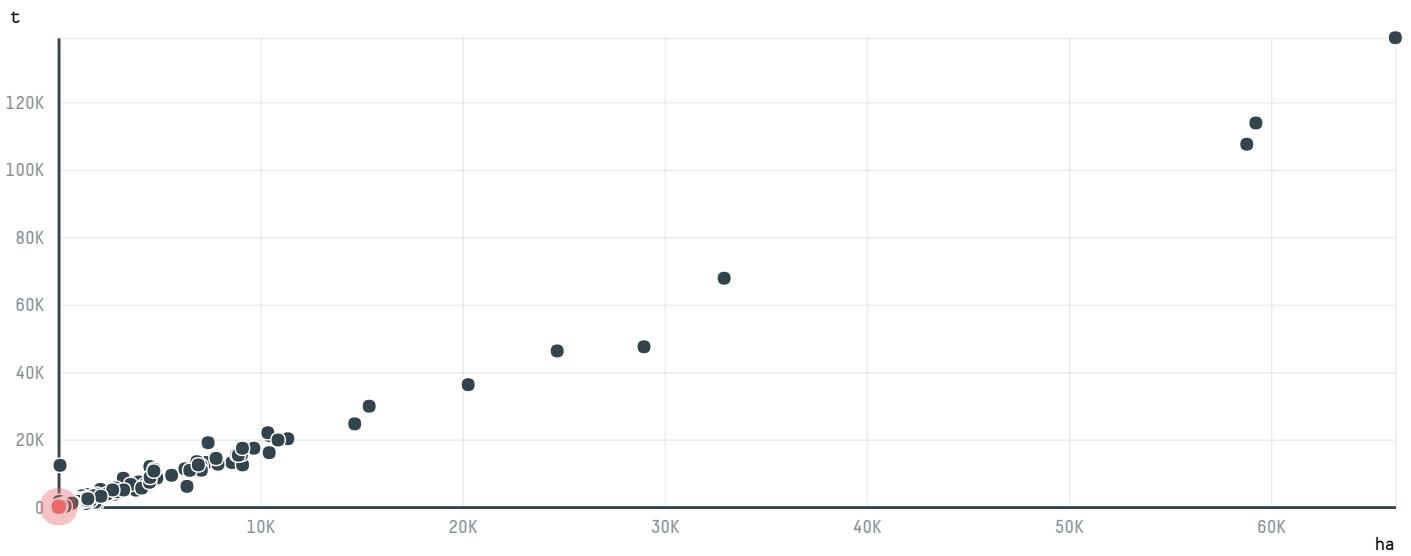

COMPARING COMPANIES IMPORTING COFFEE FROM BRAZIL IN 2016

Trase is a partnership between

In collaboration with

and many other organizations and individuals.

Donors

[Terms of Use](#) · [Privacy policy](#) · [Cookie policy](#) · [Contact us](#)

This website uses cookies to provide you with an improved user experience. By continuing to browse this site, you consent to the use of cookies and similar technologies. Please visit our [privacy policy](#) for further details.

I AGREE