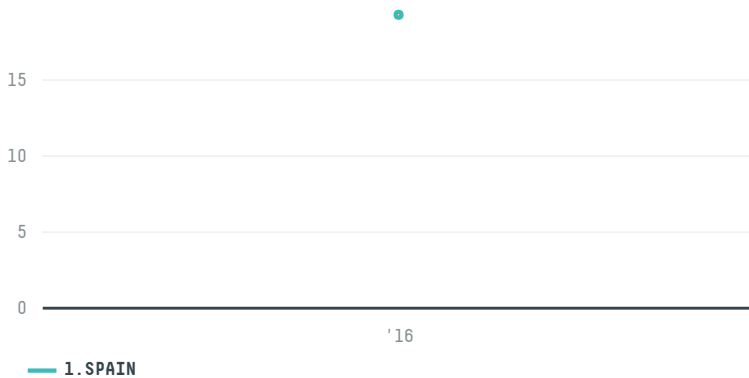

TOP DESTINATION COUNTRIES OF COFFEE IMPORTED BY COPROCAFE IBERICA S.A. S-29886-A 320 SACAS: