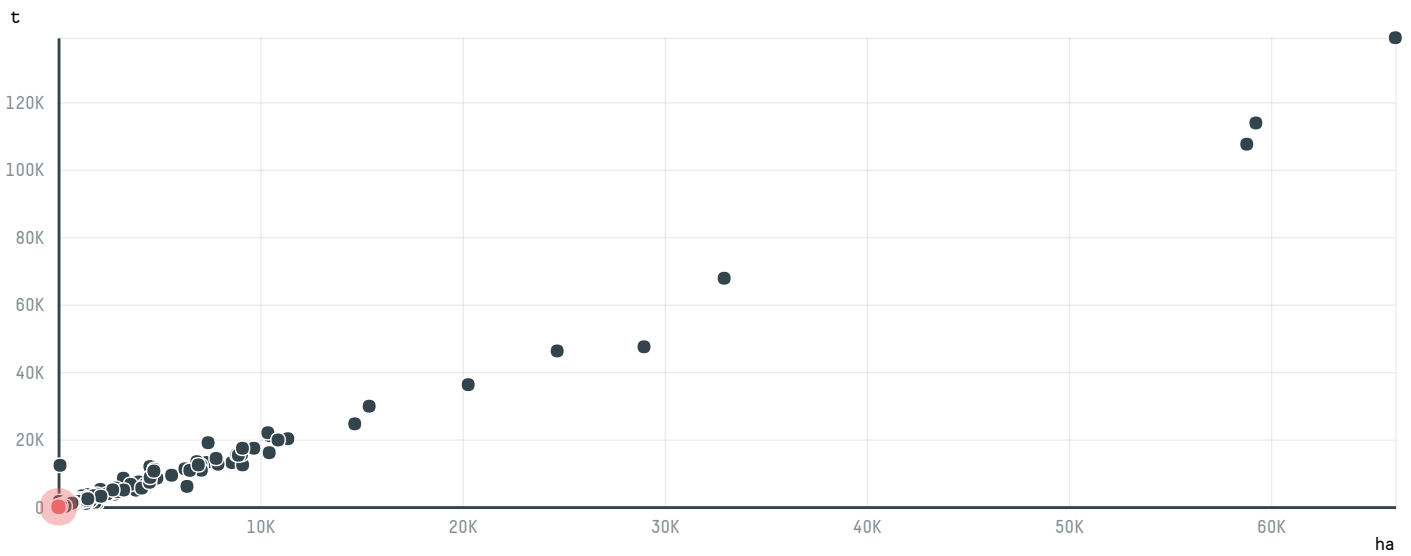

COMPARING COMPANIES IMPORTING COFFEE FROM BRAZIL IN 2016

Trase is a partnership between

In collaboration with

and many other organizations and individuals.

Donors

[Terms of Use](#) · [Privacy policy](#) · [Cookie policy](#) · [Contact us](#)

This website uses cookies to provide you with an improved user experience. By continuing to browse this site, you consent to the use of cookies and similar technologies. Please visit our [privacy policy](#) for further details.

I AGREE