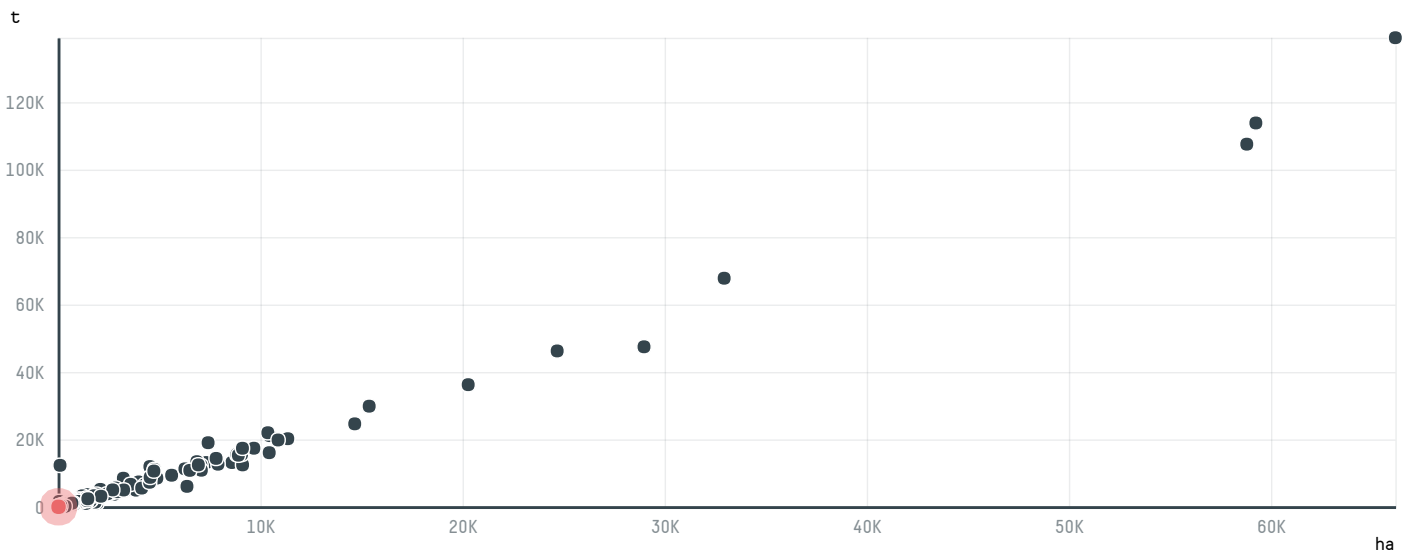

TOP DESTINATION COUNTRIES OF COFFEE IMPORTED BY SOPEX ASIA PTE LTD. S-29094-A 320 SACAS:

□ N/A <5K >5K >100K >300K >1M

COMPARING COMPANIES IMPORTING COFFEE FROM BRAZIL IN 2016

Trase is a partnership between