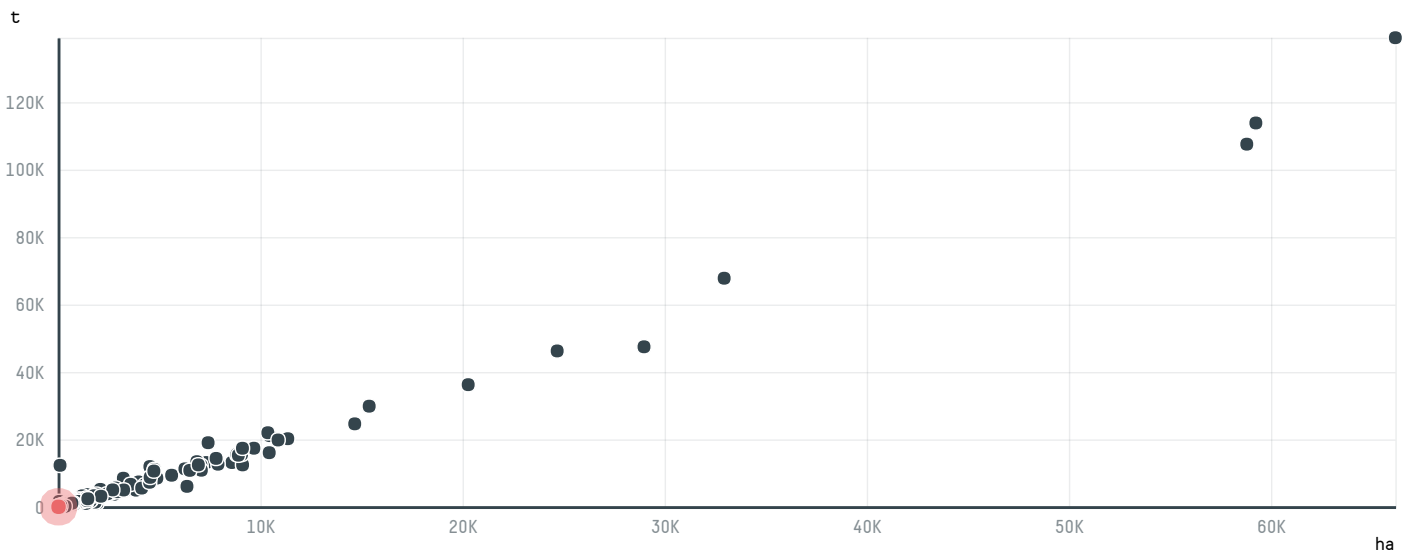

TOP DESTINATION COUNTRIES OF COFFEE IMPORTED BY SOPEX ASIA PTE LTD. (S-29454-A - 320 SACAS):

□ N/A <5K >5K >100K >300K >1M

COMPARING COMPANIES IMPORTING COFFEE FROM BRAZIL IN 2016

Trase is a partnership between