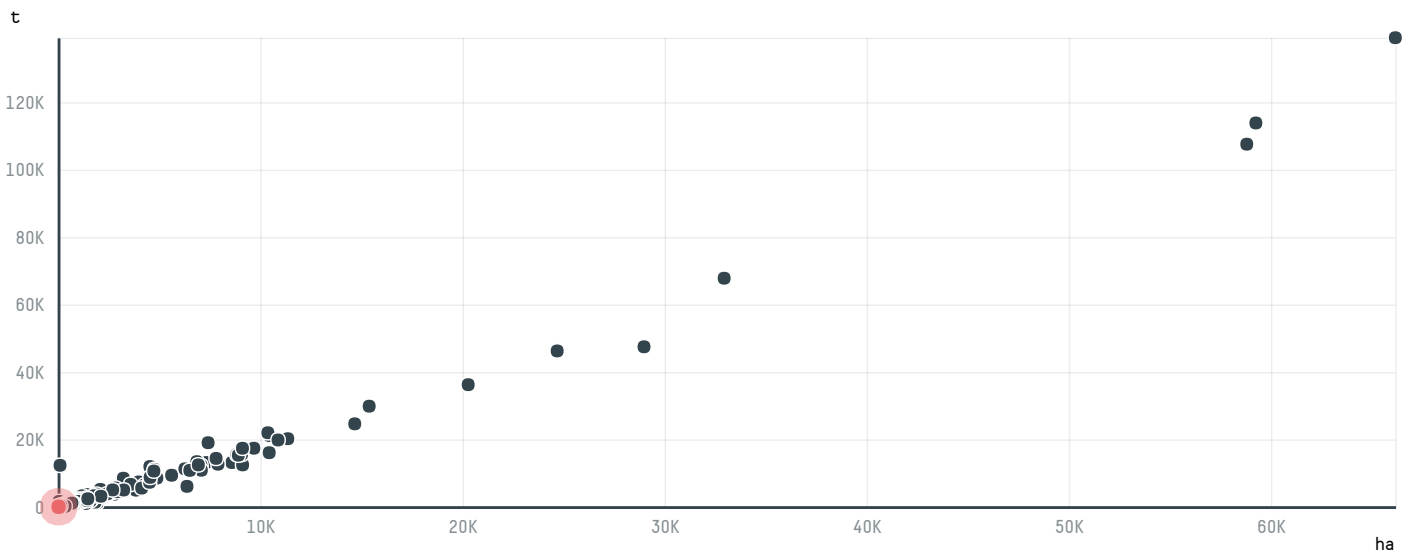

trase

MARUBENI CORPORATION COFFEE SECTION (S-29424-AA - 500 S

ACTIVITY	COMMODITY	COUNTRY	YEAR
Importer	Coffee	Brazil	2016

MARUBENI CORPORATION COFFEE SECTION (S-29424-AA - 500 S was the 1272nd largest importer of coffee from BRAZIL in 2016, accounting for 30 tons. As an importer, MARUBENI CORPORATION COFFEE SECTION (S-29424-AA - 500 S sources from 1 municipalities, or 0% of the coffee production municipalities. The main destination of the coffee imported by MARUBENI CORPORATION COFFEE SECTION (S-29424-AA - 500 S is SOUTH KOREA, accounting for 100% of the total.

TOP DESTINATION COUNTRIES OF COFFEE IMPORTED BY MARUBENI CORPORATION COFFEE SECTION (S-29424-AA - 500 S:

□ N/A <5K >5K >100K >300K >1M

COMPARING COMPANIES IMPORTING COFFEE FROM BRAZIL IN 2016

Trase is a partnership between