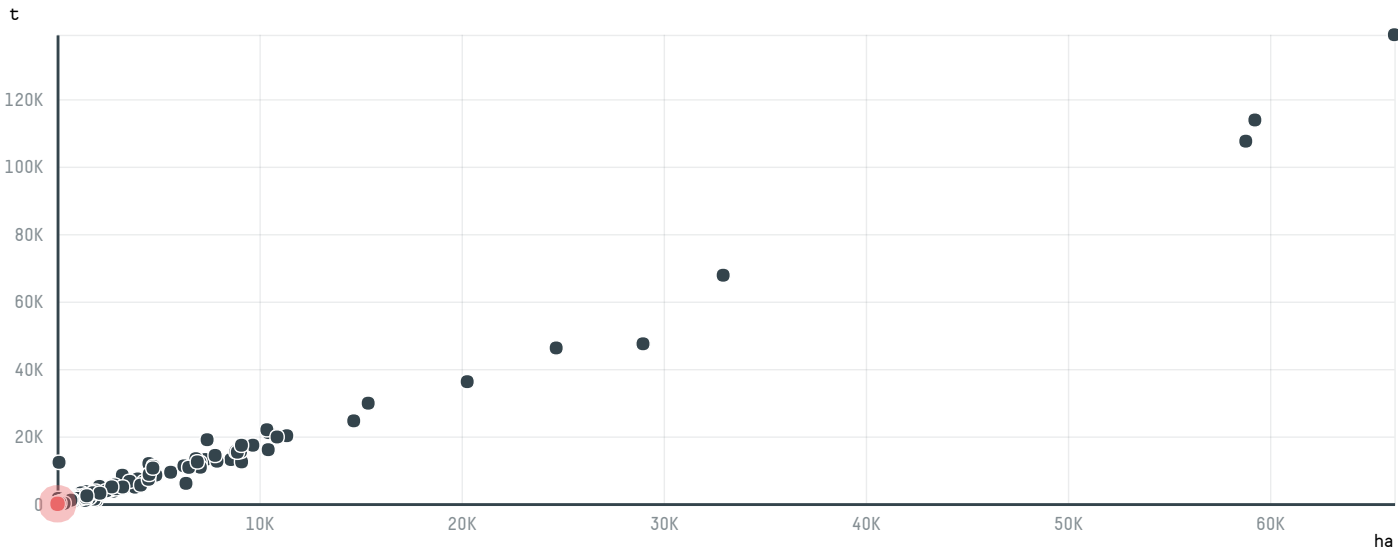

trase

MARUBENI CORPORATION COFFEE SECTION (S-29423-BB- 348 S

ACTIVITY	COMMODITY	COUNTRY	YEAR
Importer	Coffee	Brazil	2016

MARUBENI CORPORATION COFFEE SECTION (S-29423-BB- 348 S was the 1413th largest importer of coffee from BRAZIL in 2016, accounting for 21 tons. As an importer, MARUBENI CORPORATION COFFEE SECTION (S-29423-BB- 348 S sources from 1 municipalities, or 0% of the coffee production municipalities. The main destination of the coffee imported by MARUBENI CORPORATION COFFEE SECTION (S-29423-BB- 348 S is SOUTH KOREA, accounting for 100% of the total.

TOP DESTINATION COUNTRIES OF COFFEE IMPORTED BY MARUBENI CORPORATION COFFEE SECTION (S-29423-BB-348 S:

□ N/A <5K >5K >100K >300K >1M

COMPARING COMPANIES IMPORTING COFFEE FROM BRAZIL IN 2016

Trase is a partnership between