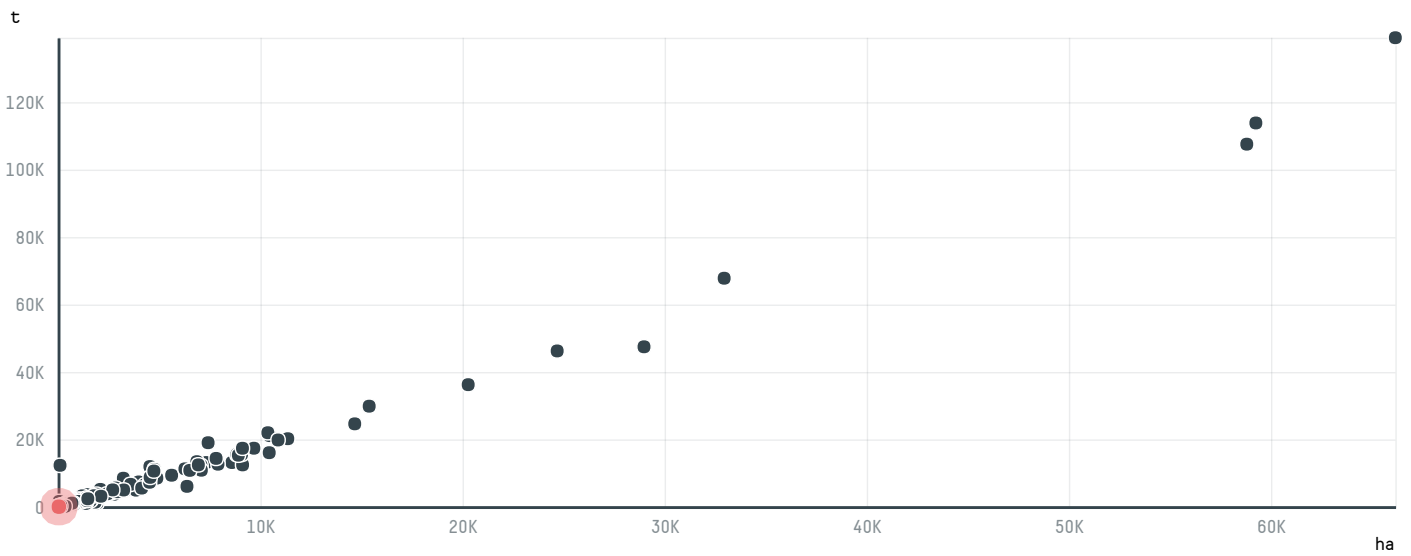

trase

MARUBENI CORPORATION COFFEE SECTION (S-28767-AA 860 SAC

ACTIVITY	COMMODITY	COUNTRY	YEAR
Importer	Coffee	Brazil	2016

MARUBENI CORPORATION COFFEE SECTION (S-28767-AA 860 SAC was the 1098th largest importer of coffee from BRAZIL in 2016, accounting for 52 tons. As an importer, MARUBENI CORPORATION COFFEE SECTION (S-28767-AA 860 SAC sources from 1 municipalities, or 0% of the coffee production municipalities. The main destination of the coffee imported by MARUBENI CORPORATION COFFEE SECTION (S-28767-AA 860 SAC is SOUTH KOREA, accounting for 100% of the total.

TOP DESTINATION COUNTRIES OF COFFEE IMPORTED BY MARUBENI CORPORATION COFFEE SECTION (S-28767-AA 860 SAC:

□ N/A <5K >5K >100K >300K >1M

COMPARING COMPANIES IMPORTING COFFEE FROM BRAZIL IN 2016

Trase is a partnership between