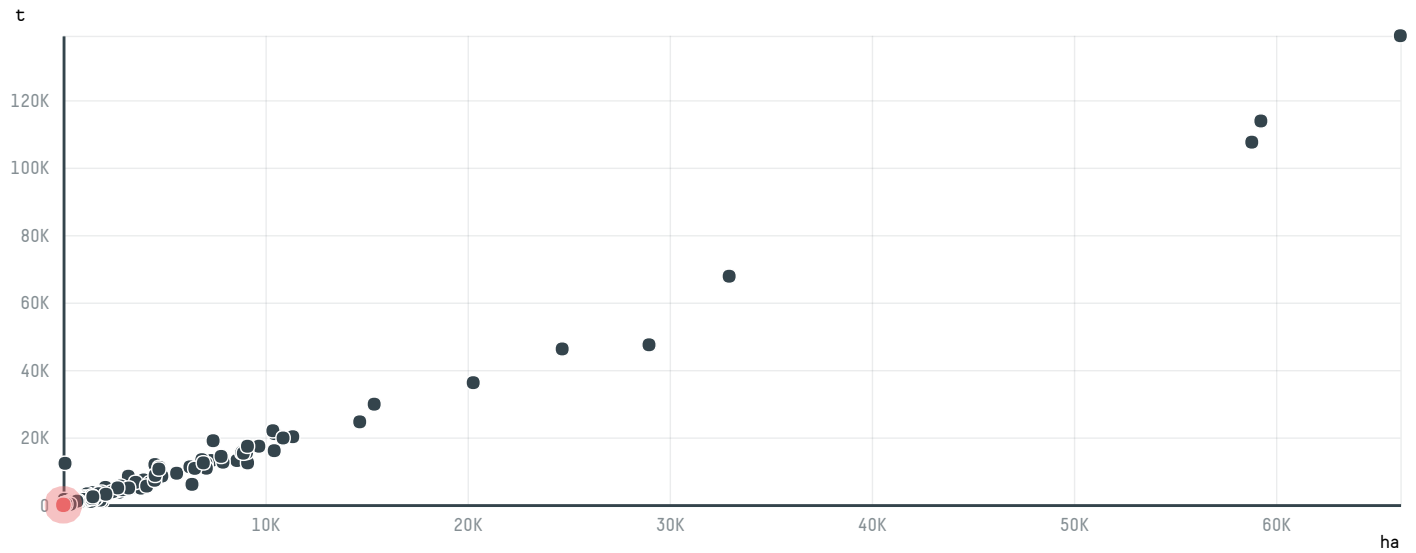

COMPARING COMPANIES IMPORTING COFFEE FROM BRAZIL IN 2016

Trase is a partnership between

In collaboration with

and many other organizations and individuals.

Donors

[Terms of Use](#) · [Privacy policy](#) · [Cookie policy](#) · [Contact us](#)