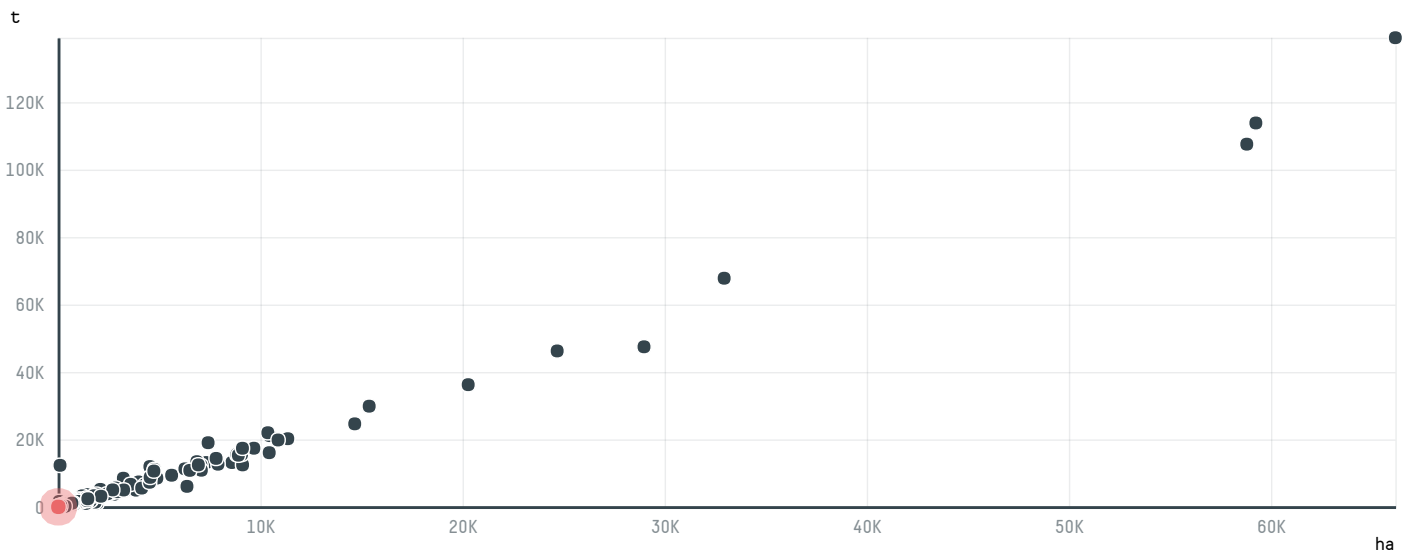

trase

EL CAFETAL CO LTD. S-29900-B 20 SACAS

ACTIVITY	COMMODITY	COUNTRY	YEAR
Importer	Coffee	Brazil	2016

EL CAFETAL CO LTD. S-29900-B 20 SACAS was the 1686th largest importer of coffee from BRAZIL in 2016, accounting for 1 tons. As an importer, EL CAFETAL CO LTD. S-29900-B 20 SACAS sources from 1 municipalities, or 0% of the coffee production municipalities. The main destination of the coffee imported by EL CAFETAL CO LTD. S-29900-B 20 SACAS is SOUTH KOREA, accounting for 100% of the total.

TOP DESTINATION COUNTRIES OF COFFEE IMPORTED BY EL CAFETAL CO LTD. S-29900-B 20 SACAS:

COMPARING COMPANIES IMPORTING COFFEE FROM BRAZIL IN 2016

Trase is a partnership between

In collaboration with

and many other organizations and individuals.