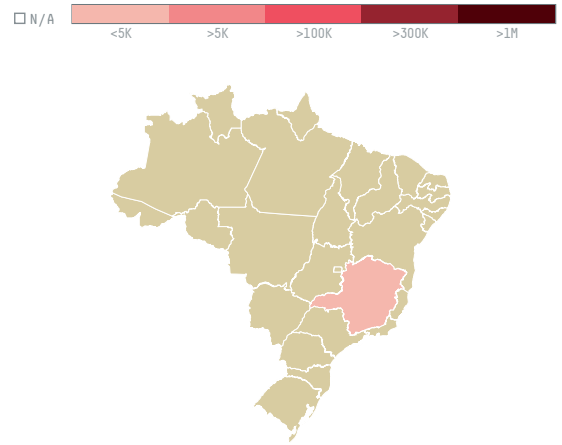

COMPARING COMPANIES IMPORTING COFFEE FROM BRAZIL IN 2016

Trase is a partnership between

In collaboration with

and many other organizations and individuals.

Donors

[Terms of Use](#) · [Privacy policy](#) · [Cookie policy](#) · [Contact us](#)

This website uses cookies to provide you with an improved user experience. By continuing to browse this site, you consent to the use of cookies and similar technologies. Please visit our [privacy policy](#) for further details.

I AGREE