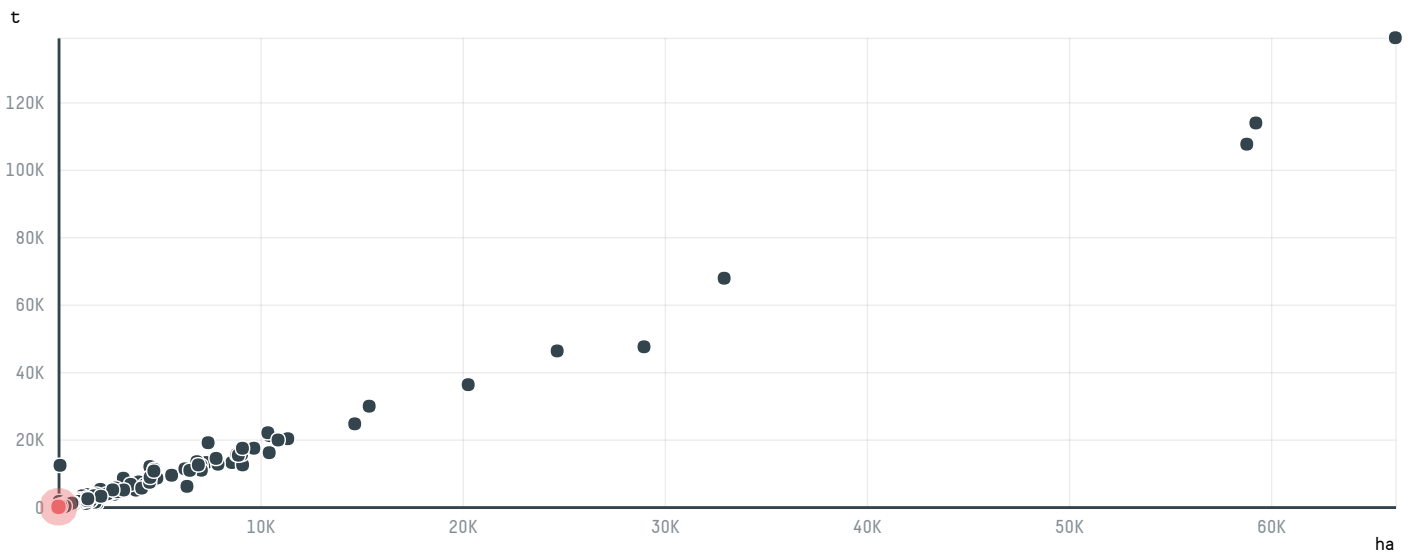

COMPARING COMPANIES IMPORTING COFFEE FROM BRAZIL IN 2016

Trase is a partnership between

In collaboration with

and many other organizations and individuals.

Donors

[Terms of Use](#) · [Privacy policy](#) · [Cookie policy](#) · [Contact us](#)

This website uses cookies to provide you with an improved user experience. By continuing to browse this site, you consent to the use of cookies and similar technologies. Please visit our [privacy policy](#) for further details.

I AGREE