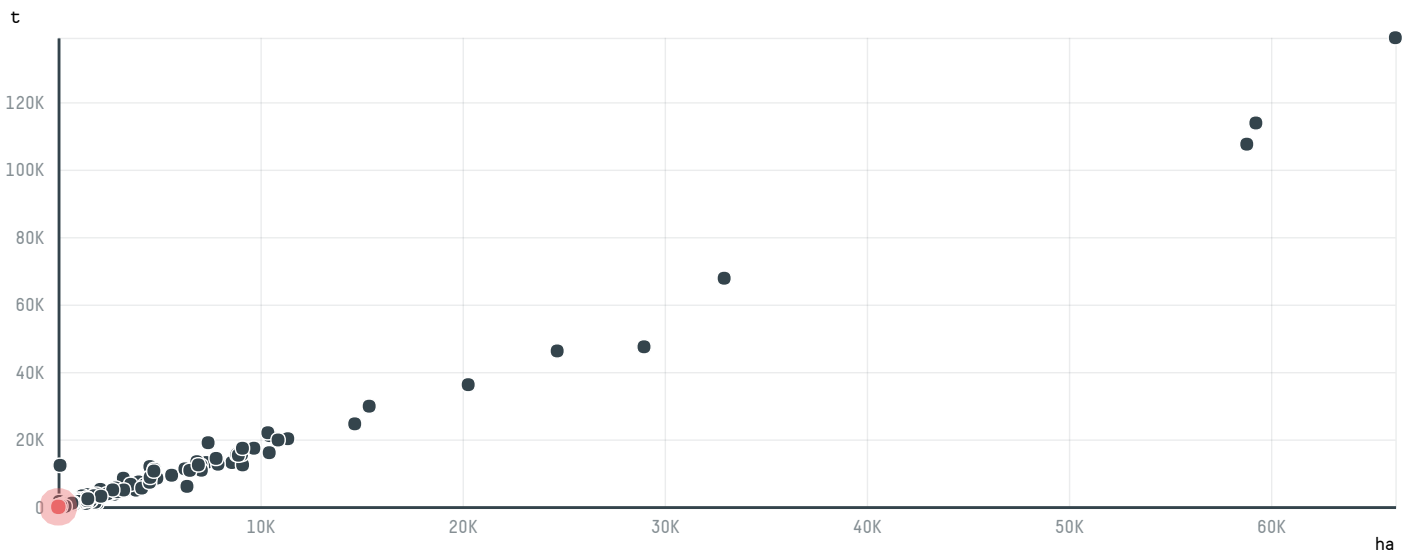

COMPARING COMPANIES IMPORTING COFFEE FROM BRAZIL IN 2016

Trase is a partnership between

In collaboration with

and many other organizations and individuals.

Donors

[Terms of Use](#) · [Privacy policy](#) · [Cookie policy](#) · [Contact us](#)

This website uses cookies to provide you with an improved user experience. By continuing to browse this site, you consent to the use of cookies and similar technologies. Please visit our [privacy policy](#) for further details.

I AGREE