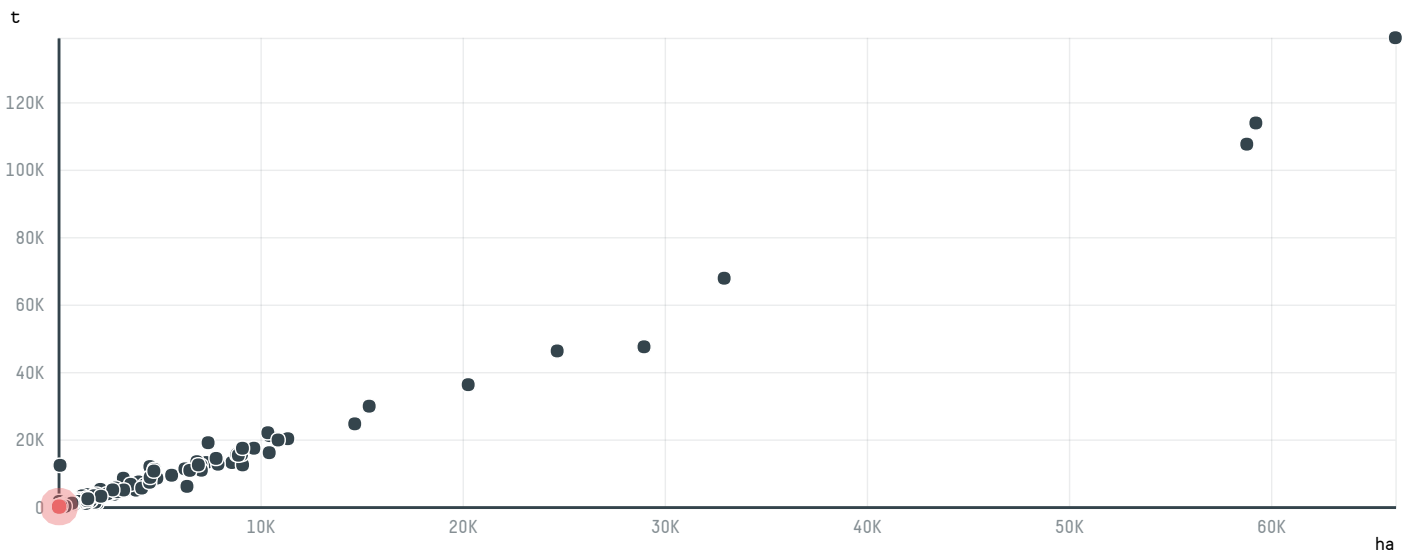

TOP DESTINATION COUNTRIES OF COFFEE IMPORTED BY STRAUSS COMMODITIES AG S-29362-A 1.320 SACAS:

□ N/A ■ <5K ■ >5K ■ >100K ■ >300K ■ >1M

COMPARING COMPANIES IMPORTING COFFEE FROM BRAZIL IN 2016

Trase is a partnership between