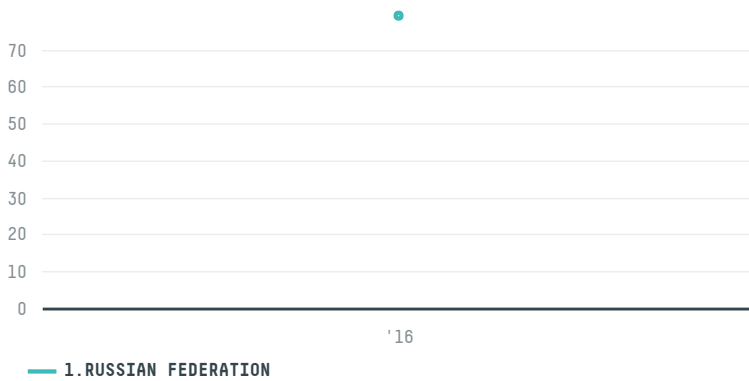

TOP DESTINATION COUNTRIES OF COFFEE IMPORTED BY STRAUSS COMMODITIES AG S-29362-A 1.320 SACAS: