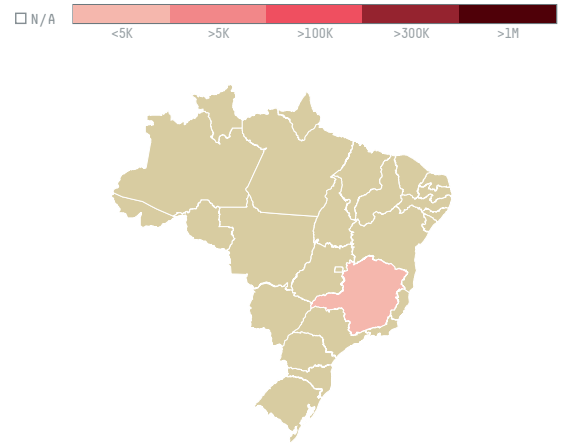

trase

STRAUSS COMMODITIES AG (S-29116-A - 660 SACAS)

ACTIVITY	COMMODITY	COUNTRY	YEAR
Importer	Coffee	Brazil	2016

STRAUSS COMMODITIES AG (S-29116-A - 660 SACAS) was the 1213th largest importer of coffee from BRAZIL in 2016, accounting for 40 tons. As an importer, STRAUSS COMMODITIES AG (S-29116-A - 660 SACAS) sources from 1 municipalities, or 0% of the coffee production municipalities. The main destination of the coffee imported by STRAUSS COMMODITIES AG (S-29116-A - 660 SACAS) is RUSSIAN FEDERATION, accounting for 100% of the total.

TOP DESTINATION COUNTRIES OF COFFEE IMPORTED BY STRAUSS COMMODITIES AG (S-29116-A - 660 SACAS):

□ N/A <5K >5K >100K >300K >1M

COMPARING COMPANIES IMPORTING COFFEE FROM BRAZIL IN 2016

Trase is a partnership between