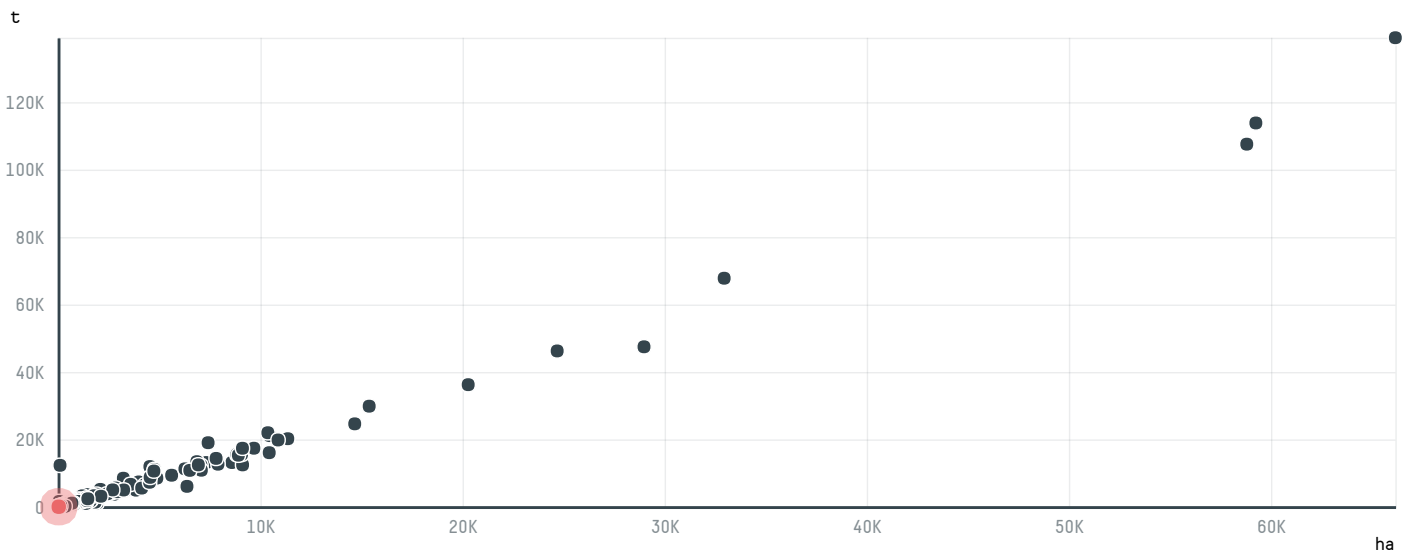

TOP DESTINATION COUNTRIES OF COFFEE IMPORTED BY STRAUSS COMMODITIES AG (S-29116-A - 660 SACAS):

□ N/A <5K >5K >100K >300K >1M

COMPARING COMPANIES IMPORTING COFFEE FROM BRAZIL IN 2016

Trase is a partnership between