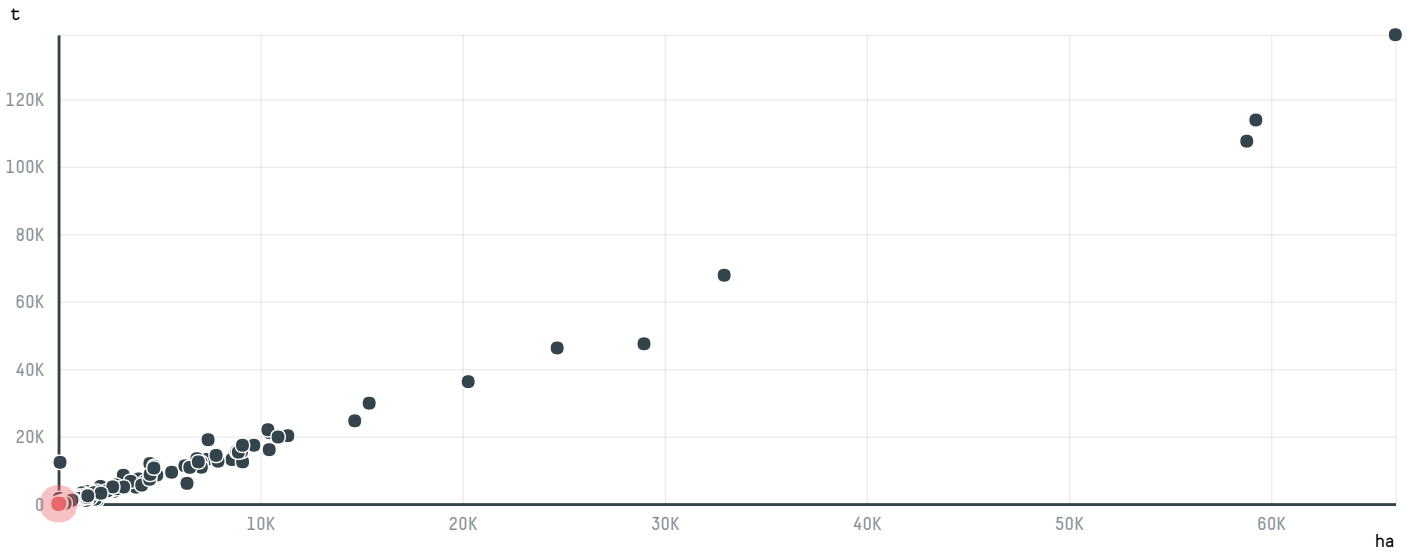

TOP DESTINATION COUNTRIES OF COFFEE IMPORTED BY STRAUSS COMMODITIES AG (S-29040-A - 320 SACAS):

□ N/A <5K >5K >100K >300K >1M

□ N/A <5K >5K >100K >300K >1M

COMPARING COMPANIES IMPORTING COFFEE FROM BRAZIL IN 2016