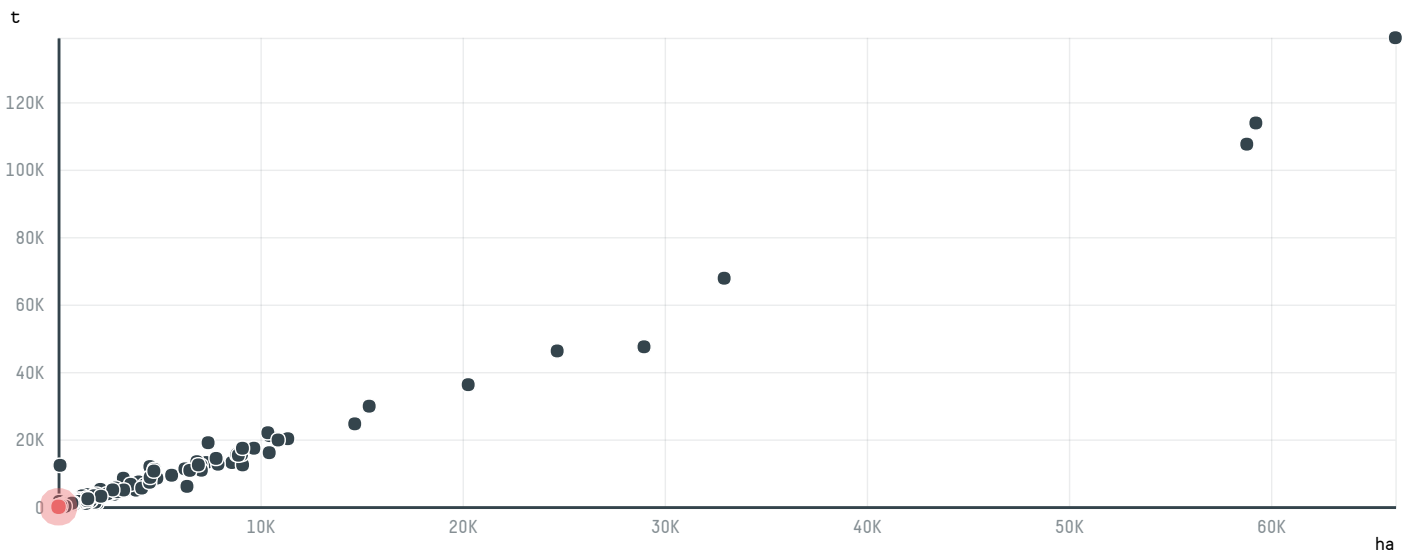

trase

BERNHARD ROTHFOS INTERCAFE AG S- 29772-A 320 SACAS

ACTIVITY COMMODITY COUNTRY YEAR
Importer **Coffee** **Brazil** **2016**

BERNHARD ROTHFOS INTERCAFE AG S-29772-A 320 SACAS was the 1459th largest importer of coffee from BRAZIL in 2016, accounting for 19 tons. As an importer, BERNHARD ROTHFOS INTERCAFE AG S-29772-A 320 SACAS sources from 1 municipalities, or 0% of the coffee production municipalities. The main destination of the coffee imported by BERNHARD ROTHFOS INTERCAFE AG S-29772-A 320 SACAS is RUSSIAN FEDERATION, accounting for 100% of the total.

TOP DESTINATION COUNTRIES OF COFFEE IMPORTED BY BERNHARD ROTHFOS INTERCAFE AG S-29772-A 320 SACAS:

□ N/A <5K >5K >100K >300K >1M

COMPARING COMPANIES IMPORTING COFFEE FROM BRAZIL IN 2016

Trase is a partnership between