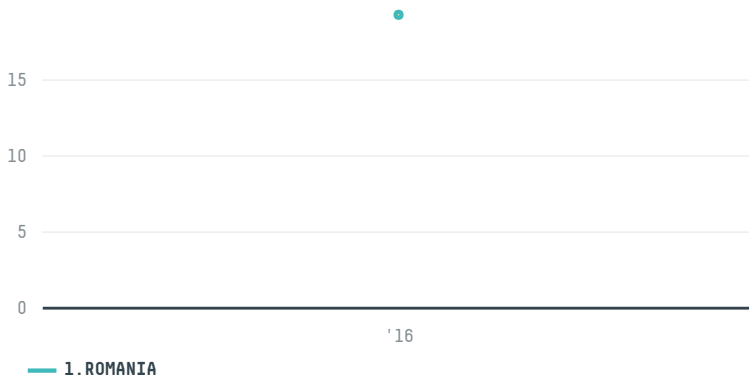

TOP DESTINATION COUNTRIES OF COFFEE IMPORTED BY STRAUSS COMMODITIES AG S-28982-A 320 SACAS: