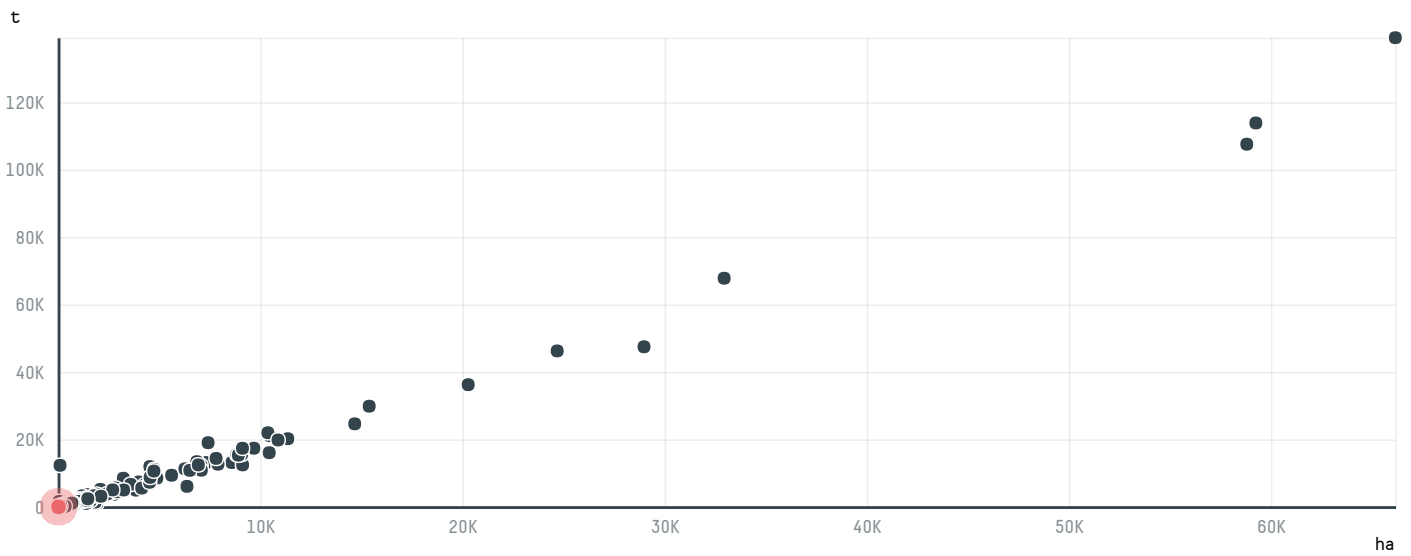

TOP DESTINATION COUNTRIES OF COFFEE IMPORTED BY STRAUSS COMMODITIES AG S-28982-A 320 SACAS:

□ N/A <5K >5K >100K >300K >1M

□ N/A <5K >5K >100K >300K >1M

COMPARING COMPANIES IMPORTING COFFEE FROM BRAZIL IN 2016