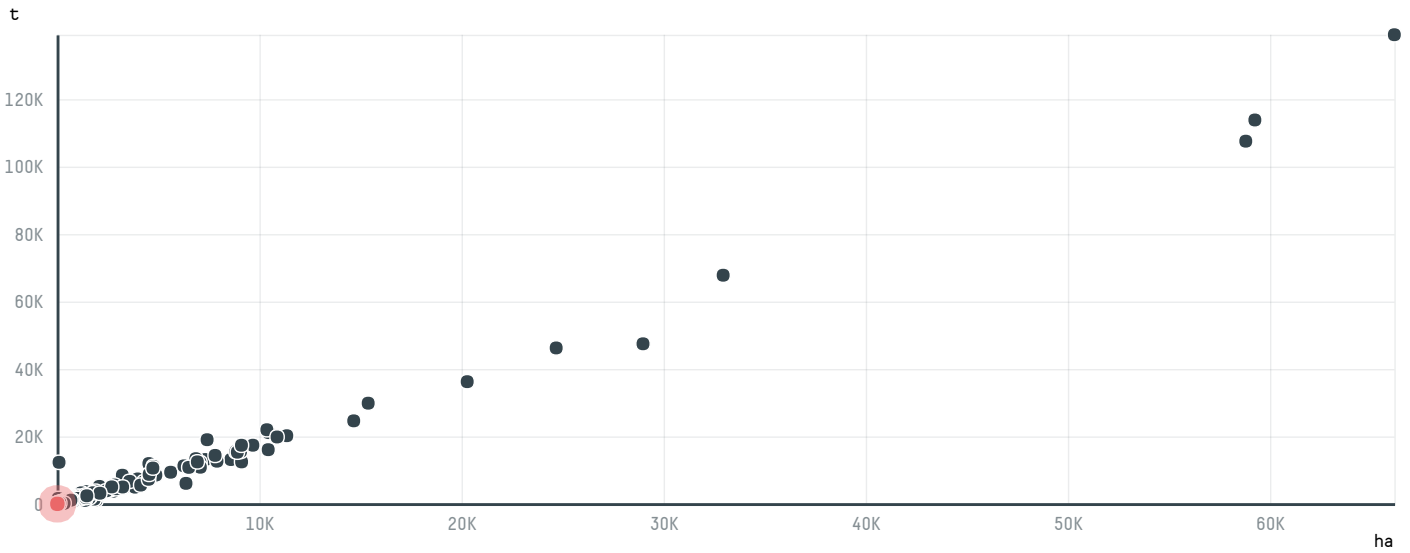

COMPARING COMPANIES IMPORTING COFFEE FROM BRAZIL IN 2016

Trase is a partnership between

In collaboration with

and many other organizations and individuals.

Donors

[Terms of Use](#) · [Privacy policy](#) · [Cookie policy](#) · [Contact us](#)

This website uses cookies to provide you with an improved user experience. By continuing to browse this site, you consent to the use of cookies and similar technologies. Please visit our [privacy policy](#) for further details.

I AGREE