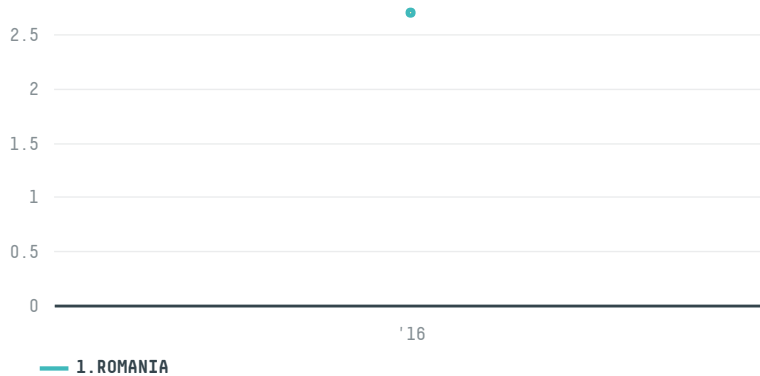

TOP DESTINATION COUNTRIES OF COFFEE IMPORTED BY STRAUSS COMMODITIES AG (S-29976-AC - 45 SACAS):