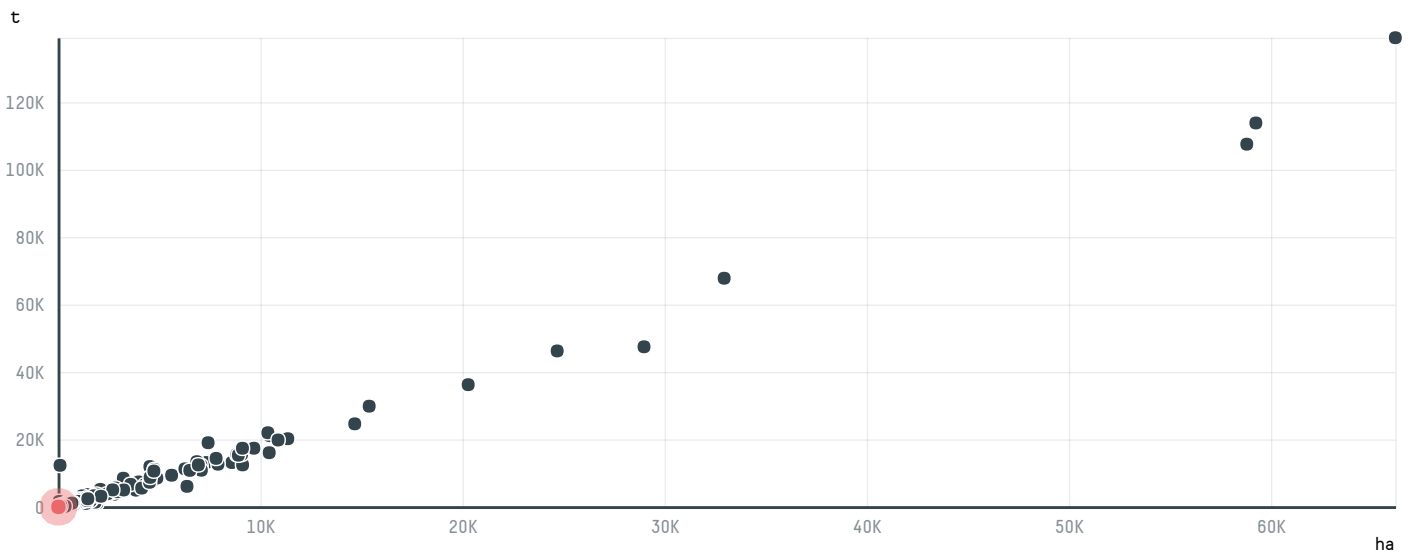

COMPARING COMPANIES IMPORTING COFFEE FROM BRAZIL IN 2016

Trase is a partnership between

In collaboration with

and many other organizations and individuals.

Donors

[Terms of Use](#) · [Privacy policy](#) · [Cookie policy](#) · [Contact us](#)

This website uses cookies to provide you with an improved user experience. By continuing to browse this site, you consent to the use of cookies and similar technologies. Please visit our [privacy policy](#) for further details.

I AGREE