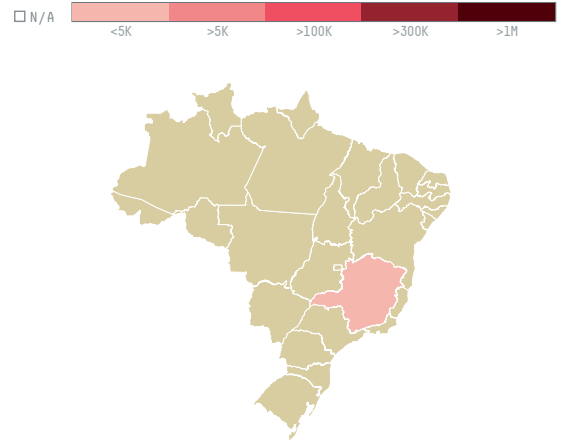

## STRAUSS COMMODITIES AG S- 30037-A 1.360 SACAS

ACTIVITY	COMMODITY	COUNTRY	YEAR
<b>Importer</b>	<b>Coffee</b>	<b>Brazil</b>	<b>2016</b>

STRAUSS COMMODITIES AG S-30037-A 1.360 SACAS was the 890th largest importer of coffee from BRAZIL in 2016, accounting for 82 tons. As an importer, STRAUSS COMMODITIES AG S-30037-A 1.360 SACAS sources from 1 municipalities, or 0% of the coffee production municipalities. The main destination of the coffee imported by STRAUSS COMMODITIES AG S-30037-A 1.360 SACAS is POLAND, accounting for 100% of the total.

### TOP DESTINATION COUNTRIES OF COFFEE IMPORTED BY STRAUSS COMMODITIES AG S-30037-A 1.360 SACAS:

□ N/A  <5K  >5K  >100K  >300K  >1M