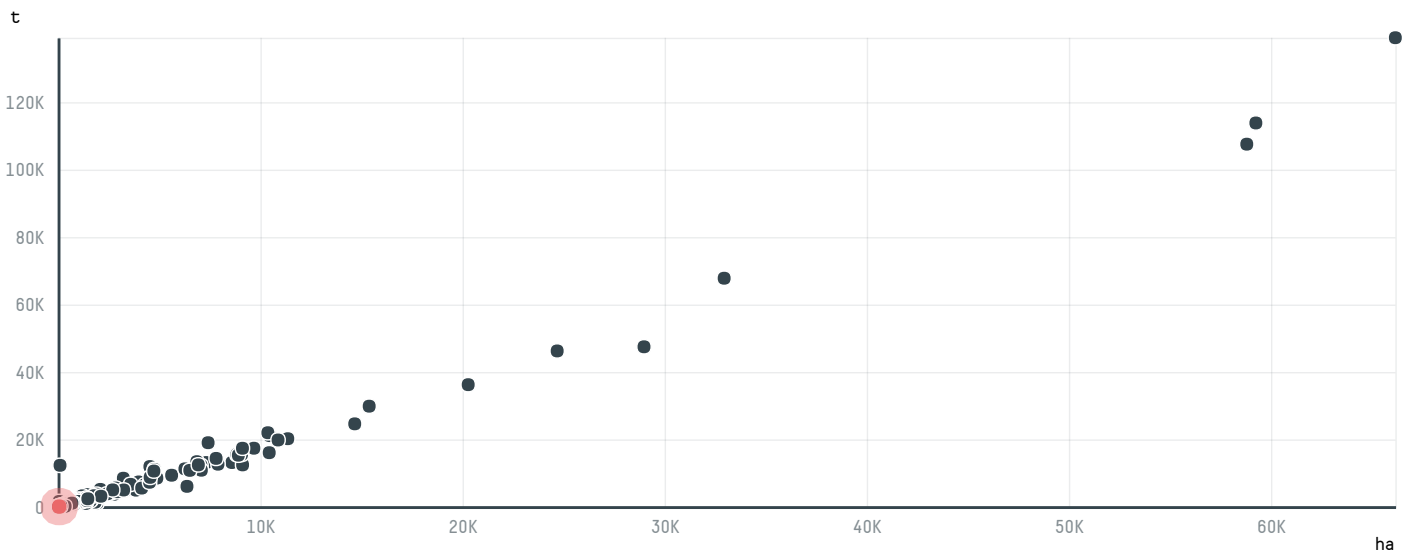

COMPARING COMPANIES IMPORTING COFFEE FROM BRAZIL IN 2016

Trase is a partnership between

In collaboration with

and many other organizations and individuals.

Donors

[Terms of Use](#) · [Privacy policy](#) · [Cookie policy](#) · [Contact us](#)

This website uses cookies to provide you with an improved user experience. By continuing to browse this site, you consent to the use of cookies and similar technologies. Please visit our [privacy policy](#) for further details.

I AGREE