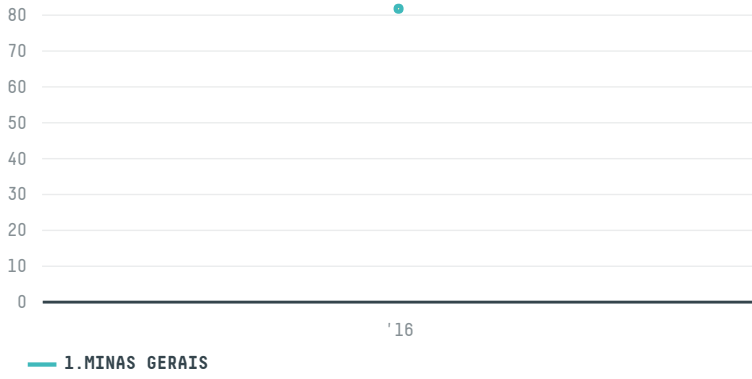

COMPARING COMPANIES IMPORTING COFFEE FROM BRAZIL IN 2016

Trase is a partnership between

In collaboration with

and many other organizations and individuals.

Donors

[Terms of Use](#) · [Privacy policy](#) · [Cookie policy](#) · [Contact us](#)

This website uses cookies to provide you with an improved user experience. By continuing to browse this site, you consent to the use of cookies and similar technologies. Please visit our [privacy policy](#) for further details.

I AGREE