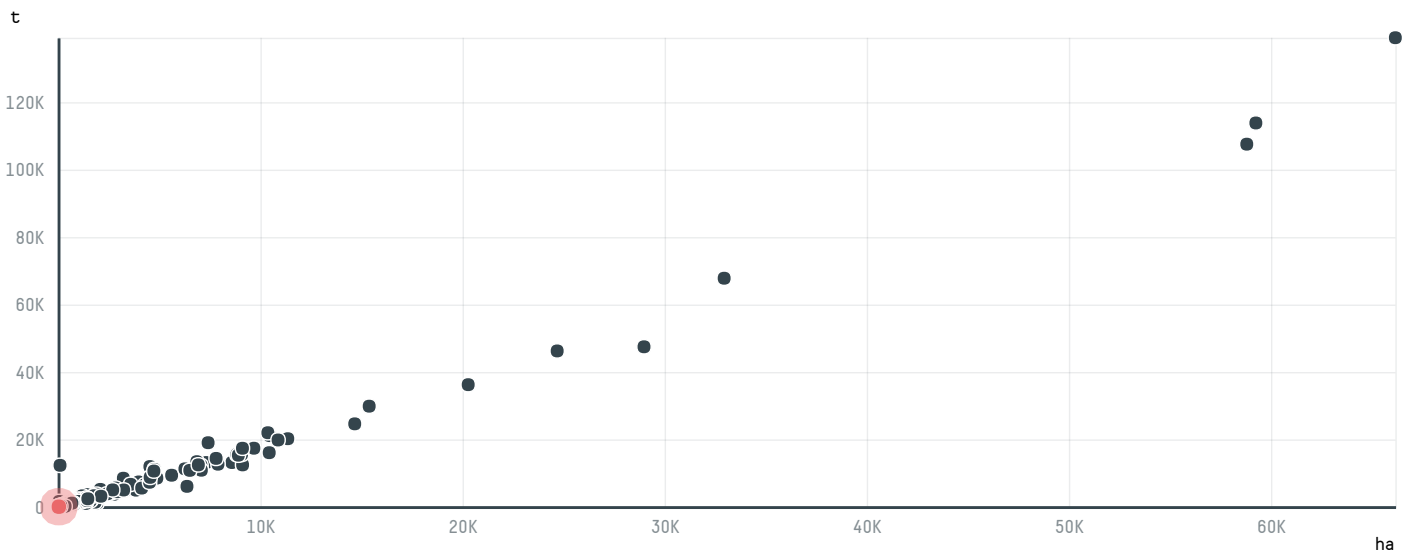

TOP DESTINATION COUNTRIES OF COFFEE IMPORTED BY STRAUSS COMMODITIES AG (S-28971-AA- 808 SACAS):

□ N/A <5K >5K >100K >300K >1M

COMPARING COMPANIES IMPORTING COFFEE FROM BRAZIL IN 2016

Trase is a partnership between