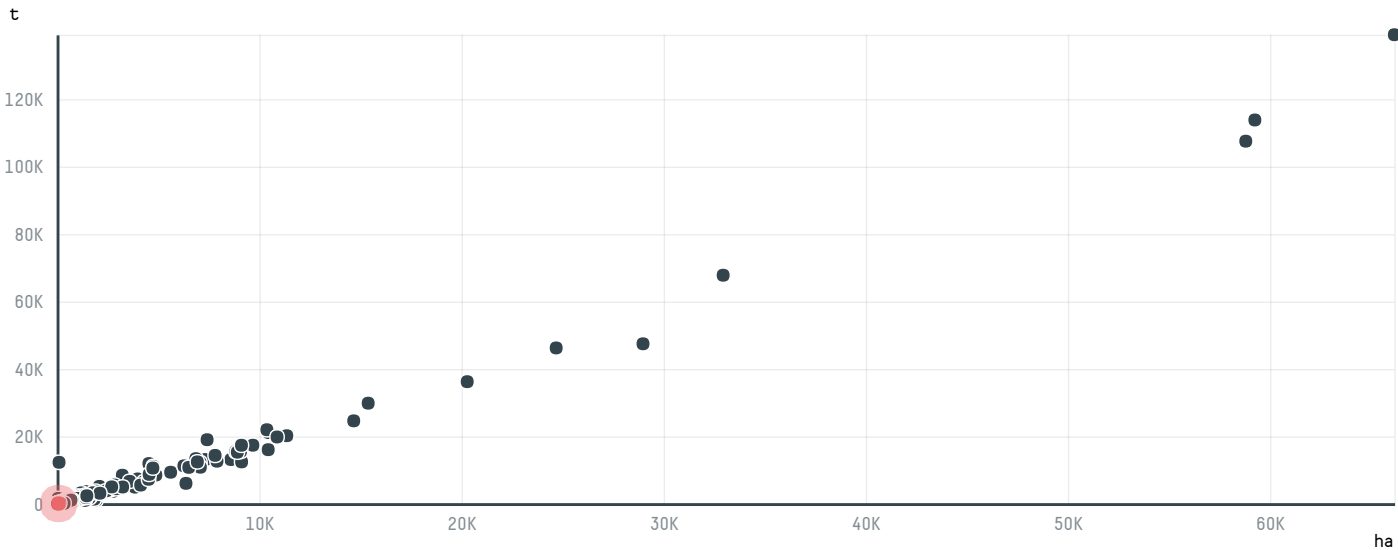

trase

NAF TRADING A/S S-28681-A 1.800 SACAS

ACTIVITY	COMMODITY	COUNTRY	YEAR
Importer	Coffee	Brazil	2016

NAF TRADING A/S S-28681-A 1.800 SACAS was the 753rd largest importer of coffee from BRAZIL in 2016, accounting for 108 tons. As an importer, NAF TRADING A/S S-28681-A 1.800 SACAS sources from 1 municipalities, or 0% of the coffee production municipalities. The main destination of the coffee imported by NAF TRADING A/S S-28681-A 1.800 SACAS is NORWAY, accounting for 100% of the total.

TOP DESTINATION COUNTRIES OF COFFEE IMPORTED BY NAF TRADING A/S S-28681-A 1.800 SACAS:

COMPARING COMPANIES IMPORTING COFFEE FROM BRAZIL IN 2016

Trase is a partnership between

In collaboration with

and many other organizations and individuals.