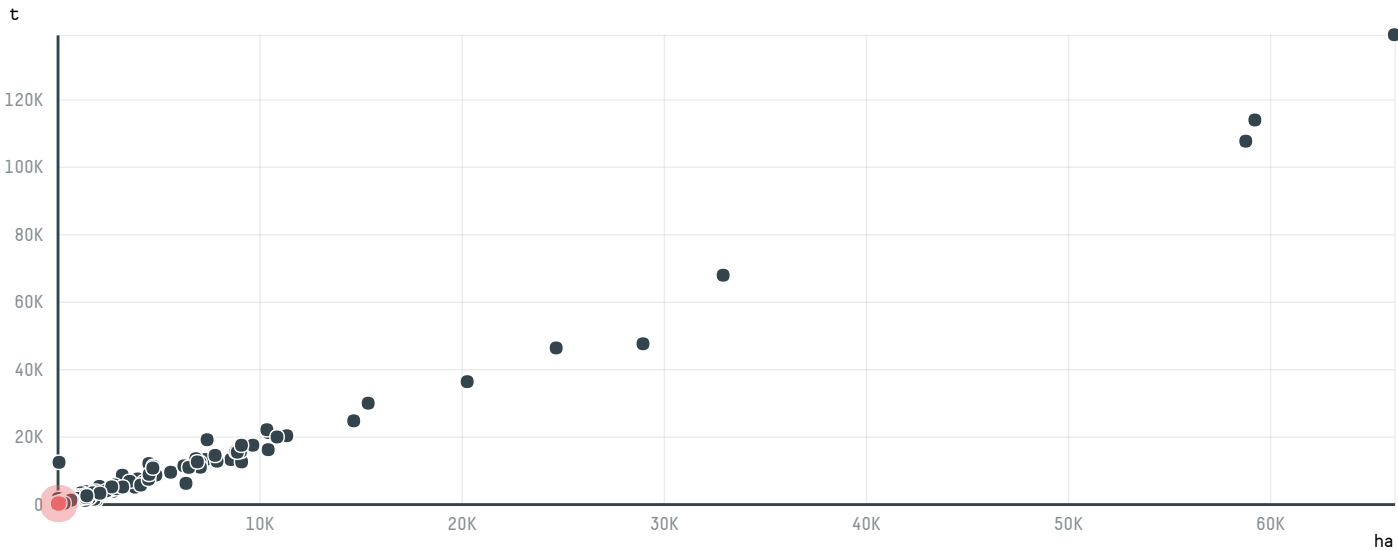

trase

NAF TRADING A/S (S-28678-A - 1.800 SACAS)

| ACTIVITY | COMMODITY | COUNTRY | YEAR |
|-----------------|---------------|---------------|-------------|
| Importer | Coffee | Brazil | 2016 |

NAF TRADING A/S (S-28678-A - 1.800 SACAS) was the 760th largest importer of coffee from BRAZIL in 2016, accounting for 108 tons. As an importer, NAF TRADING A/S (S-28678-A - 1.800 SACAS) sources from 1 municipalities, or 0% of the coffee production municipalities. The main destination of the coffee imported by NAF TRADING A/S (S-28678-A - 1.800 SACAS) is NORWAY, accounting for 100% of the total.

TOP DESTINATION COUNTRIES OF COFFEE IMPORTED BY NAF TRADING A/S (S-28678-A - 1.800 SACAS):

COMPARING COMPANIES IMPORTING COFFEE FROM BRAZIL IN 2016

Trase is a partnership between

In collaboration with

and many other organizations and individuals.