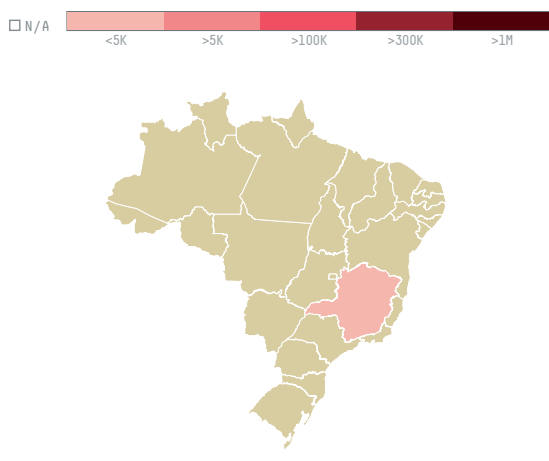

trase

NAF TRADING A/S (S-28678-A - 1.800 SACAS)

| ACTIVITY | COMMODITY | COUNTRY | YEAR |
|-----------------|---------------|---------------|-------------|
| Importer | Coffee | Brazil | 2016 |

NAF TRADING A/S (S-28678-A - 1.800 SACAS) was the 760th largest importer of coffee from BRAZIL in 2016, accounting for 108 tons. As an importer, NAF TRADING A/S (S-28678-A - 1.800 SACAS) sources from 1 municipalities, or 0% of the coffee production municipalities. The main destination of the coffee imported by NAF TRADING A/S (S-28678-A - 1.800 SACAS) is NORWAY, accounting for 100% of the total.

TOP DESTINATION COUNTRIES OF COFFEE IMPORTED BY NAF TRADING A/S (S-28678-A - 1.800 SACAS):

COMPARING COMPANIES IMPORTING COFFEE FROM BRAZIL IN 2016

Trase is a partnership between

In collaboration with

and many other organizations and individuals.