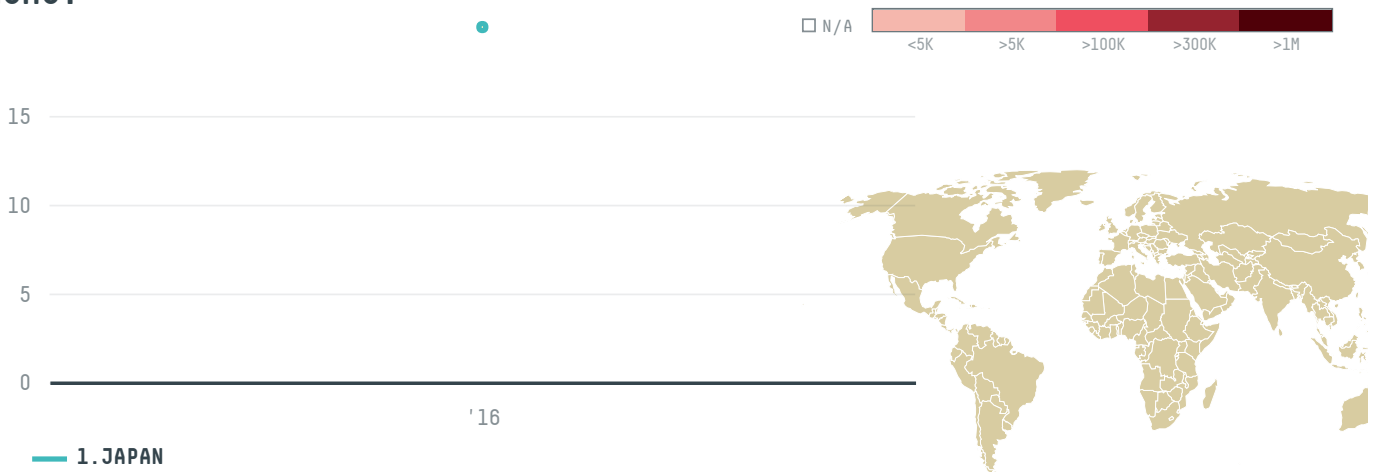

TOP DESTINATION COUNTRIES OF COFFEE IMPORTED BY VOLCAFE LTD. S-29583-B 333 SACAS:

This website uses cookies to provide you with an improved user experience. By continuing to browse this site, you consent to the use of cookies and similar technologies. Please visit our [privacy policy](#) for further details.

I AGREE