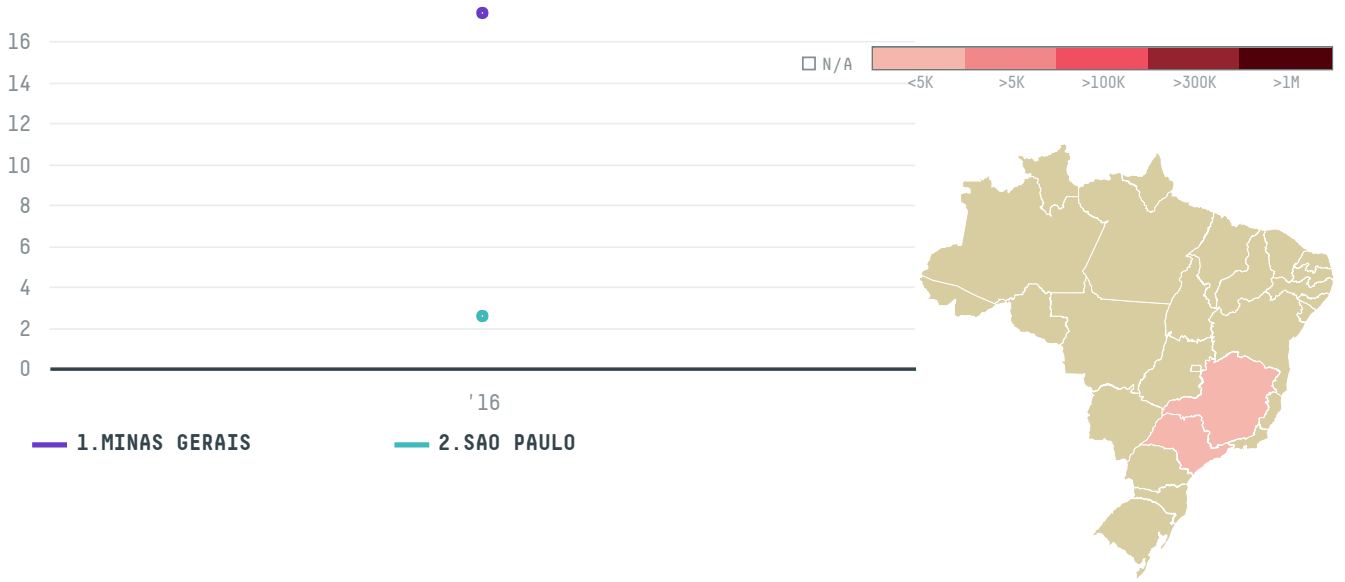

Trase is a partnership between

In collaboration with

and many other organizations

Donors

This website uses cookies to provide you with an improved user experience. By continuing to browse this site, you consent to the use of cookies and similar technologies. Please visit our [privacy policy](#) for further details.

I AGREE