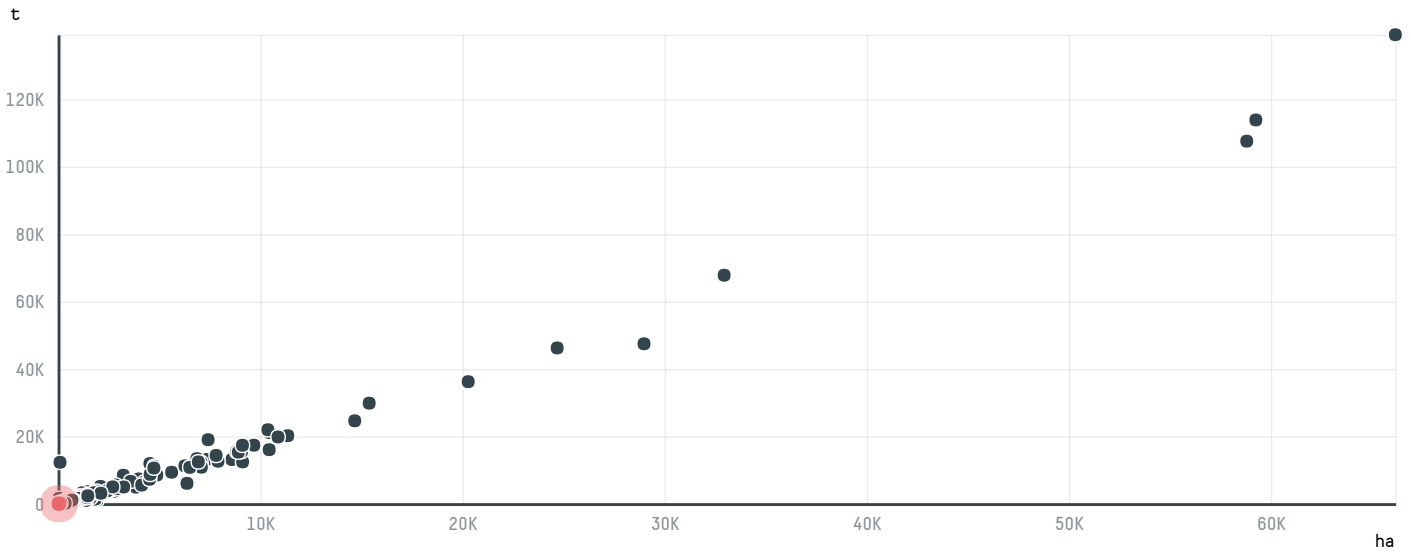

trase

MARUBENI CORPORATION COFFEE SECTION S-29491-B 1.000 SAC

ACTIVITY	COMMODITY	COUNTRY	YEAR
Importer	Coffee	Brazil	2016

MARUBENI CORPORATION COFFEE SECTION S-29491-B 1.000 SAC was the 994th largest importer of coffee from BRAZIL in 2016, accounting for 60 tons. As an importer, MARUBENI CORPORATION COFFEE SECTION S-29491-B 1.000 SAC sources from 3 municipalities, or 0% of the coffee production municipalities. The main destination of the coffee imported by MARUBENI CORPORATION COFFEE SECTION S-29491-B 1.000 SAC is JAPAN, accounting for 100% of the total.

TOP DESTINATION COUNTRIES OF COFFEE IMPORTED BY MARUBENI CORPORATION COFFEE SECTION S-29491-B 1.000 SAC:

□ N/A <5K >5K >100K >300K >1M

COMPARING COMPANIES IMPORTING COFFEE FROM BRAZIL IN 2016

Trase is a partnership between