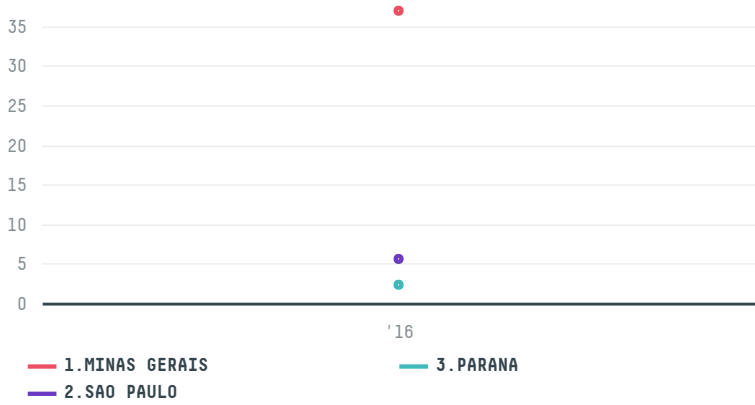

COMPARING COMPANIES IMPORTING COFFEE FROM BRAZIL IN 2016

Trase is a partnership between

In collaboration with

and many other organizations and individuals.

Donors

[Terms of Use](#) · [Privacy policy](#) · [Cookie policy](#) · [Contact us](#)

This website uses cookies to provide you with an improved user experience. By continuing to browse this site, you consent to the use of cookies and similar technologies. Please visit our [privacy policy](#) for further details.

I AGREE