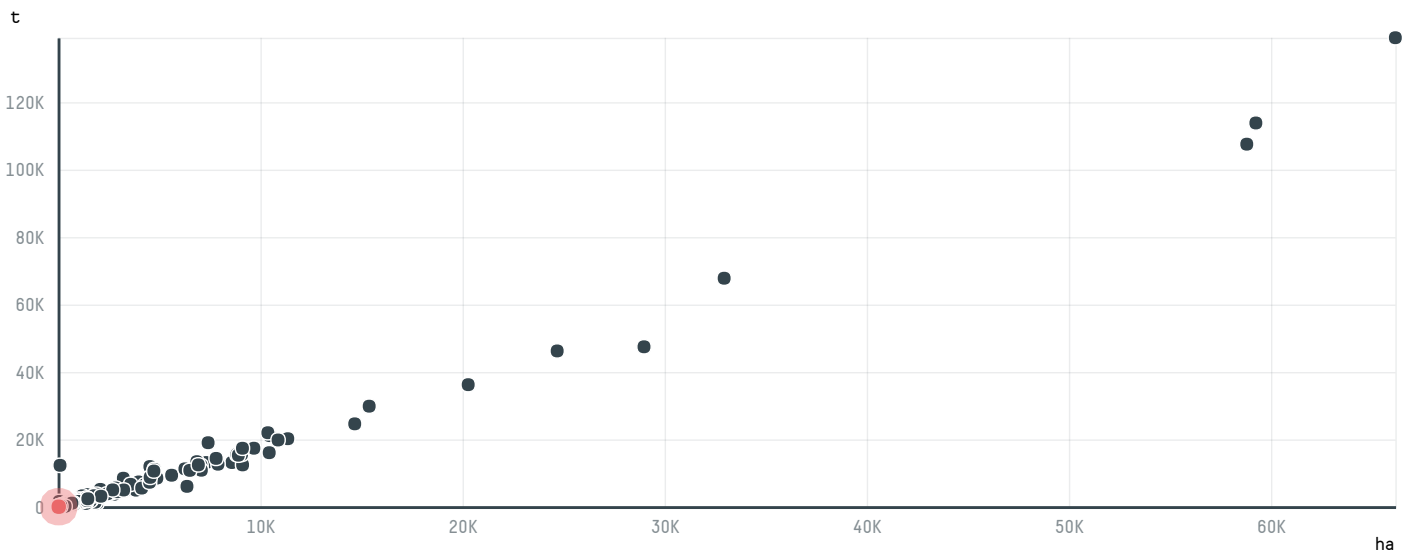

### TOP DESTINATION COUNTRIES OF COFFEE IMPORTED BY MARUBENI CORPORATION COFFEE SECTION (S-29103-BA-749 SA:

□ N/A      <5K      >5K      >100K      >300K      >1M

COMPARING COMPANIES IMPORTING COFFEE FROM BRAZIL IN 2016