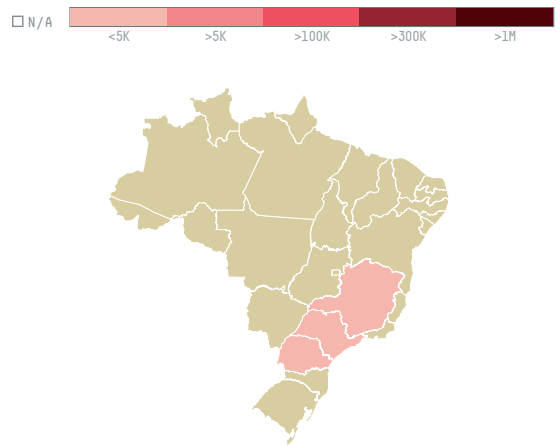

## MARUBENI CORPORATION COFFEE SECTION (S-29103-BA-749 SA

ACTIVITY      COMMODITY      COUNTRY      YEAR  
**Importer**      **Coffee**      **Brazil**      **2016**

MARUBENI CORPORATION COFFEE SECTION (S-29103-BA-749 SA was the 1142nd largest importer of coffee from BRAZIL in 2016, accounting for 45 tons. As an importer, MARUBENI CORPORATION COFFEE SECTION (S-29103-BA-749 SA sources from 5 municipalities, or 1% of the coffee production municipalities. The main destination of the coffee imported by MARUBENI CORPORATION COFFEE SECTION (S-29103-BA-749 SA is JAPAN, accounting for 100% of the total.

### TOP DESTINATION COUNTRIES OF COFFEE IMPORTED BY MARUBENI CORPORATION COFFEE SECTION (S-29103-BA-749 SA:

□ N/A      <5K      >5K      >100K      >300K      >1M

COMPARING COMPANIES IMPORTING COFFEE FROM BRAZIL IN 2016