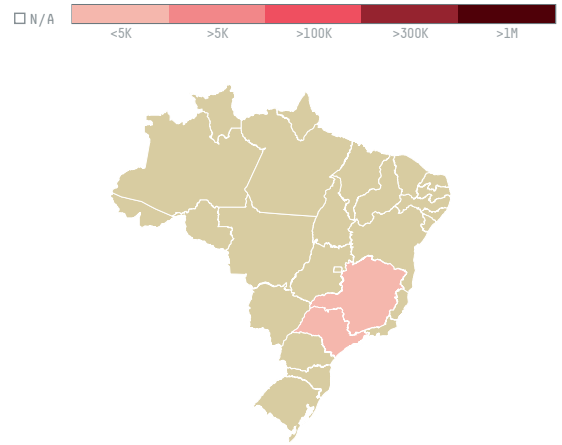

## MARUBENI CORPORATION COFFEE SECTION (S-28920-BA - 640 S

ACTIVITY	COMMODITY	COUNTRY	YEAR
Importer	Coffee	Brazil	2016

MARUBENI CORPORATION COFFEE SECTION (S-28920-BA - 640 S was the 1203rd largest importer of coffee from BRAZIL in 2016, accounting for 38 tons. As an importer, MARUBENI CORPORATION COFFEE SECTION (S-28920-BA - 640 S sources from 4 municipalities, or 1% of the coffee production municipalities. The main destination of the coffee imported by MARUBENI CORPORATION COFFEE SECTION (S-28920-BA - 640 S is JAPAN, accounting for 100% of the total.

### TOP DESTINATION COUNTRIES OF COFFEE IMPORTED BY MARUBENI CORPORATION COFFEE SECTION (S-28920-BA - 640 S:

□ N/A  <5K  >5K  >100K  >300K  >1M