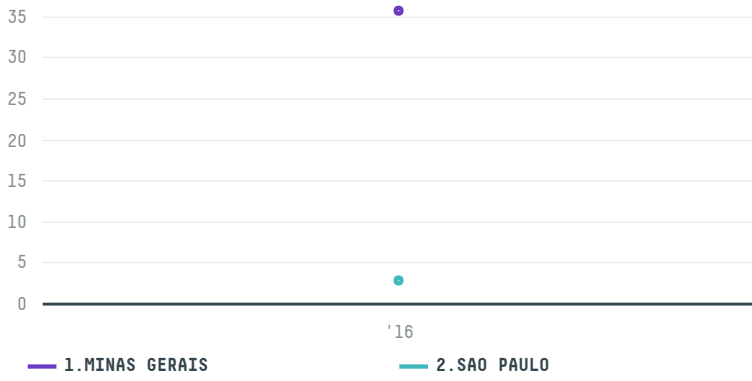

COMPARING COMPANIES IMPORTING COFFEE FROM BRAZIL IN 2016

Trase is a partnership between

In collaboration with

and many other organizations and individuals.

Donors

[Terms of Use](#) · [Privacy policy](#) · [Cookie policy](#) · [Contact us](#)

This website uses cookies to provide you with an improved user experience. By continuing to browse this site, you consent to the use of cookies and similar technologies. Please visit our [privacy policy](#) for further details.

I AGREE