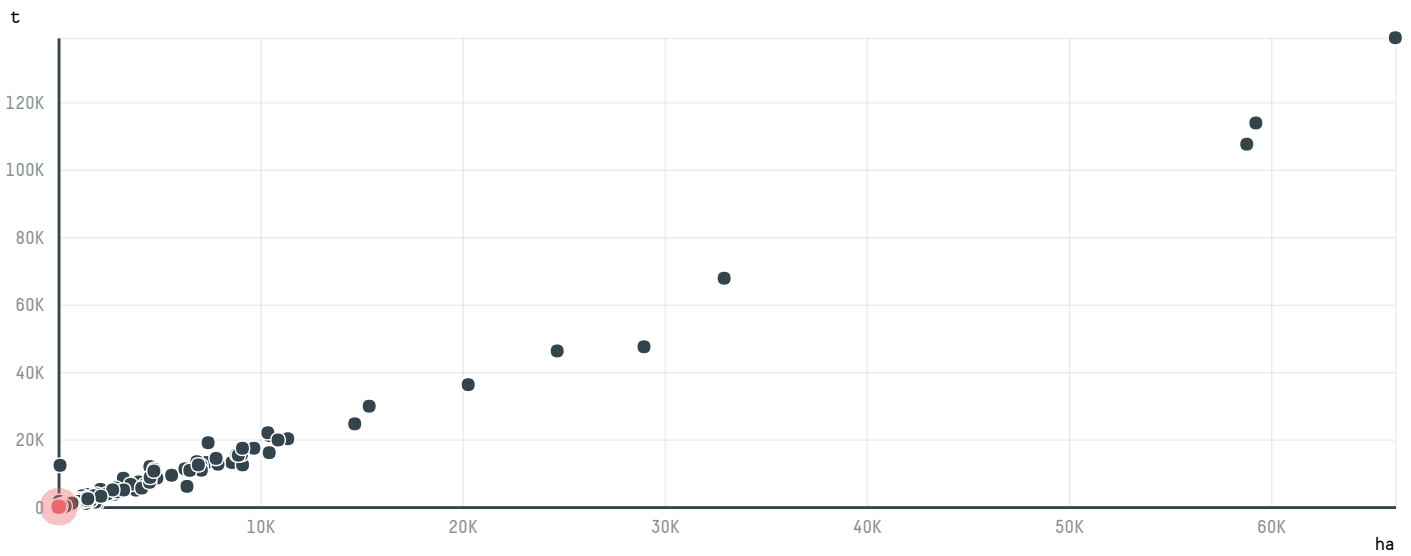

COMPARING COMPANIES IMPORTING COFFEE FROM BRAZIL IN 2016

Trase is a partnership between

In collaboration with

and many other organizations and individuals.

Donors

[Terms of Use](#) · [Privacy policy](#) · [Cookie policy](#) · [Contact us](#)

This website uses cookies to provide you with an improved user experience. By continuing to browse this site, you consent to the use of cookies and similar technologies. Please visit our [privacy policy](#) for further details.

I AGREE