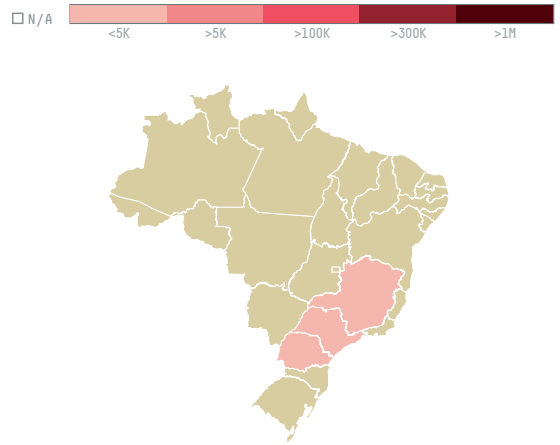

trase

MARUBENI CORPORATION COFFEE SECTION (S-28852-A - 880 SA

ACTIVITY	COMMODITY	COUNTRY	YEAR
Importer	Coffee	Brazil	2016

MARUBENI CORPORATION COFFEE SECTION (S-28852-A - 880 SA was the 1094th largest importer of coffee from BRAZIL in 2016, accounting for 53 tons. As an importer, MARUBENI CORPORATION COFFEE SECTION (S-28852-A - 880 SA sources from 5 municipalities, or 1% of the coffee production municipalities. The main destination of the coffee imported by MARUBENI CORPORATION COFFEE SECTION (S-28852-A - 880 SA is JAPAN, accounting for 100% of the total.

TOP DESTINATION COUNTRIES OF COFFEE IMPORTED BY MARUBENI CORPORATION COFFEE SECTION (S-28852-A - 880 SA:

□ N/A <5K >5K >100K >300K >1M

COMPARING COMPANIES IMPORTING COFFEE FROM BRAZIL IN 2016

Trase is a partnership between