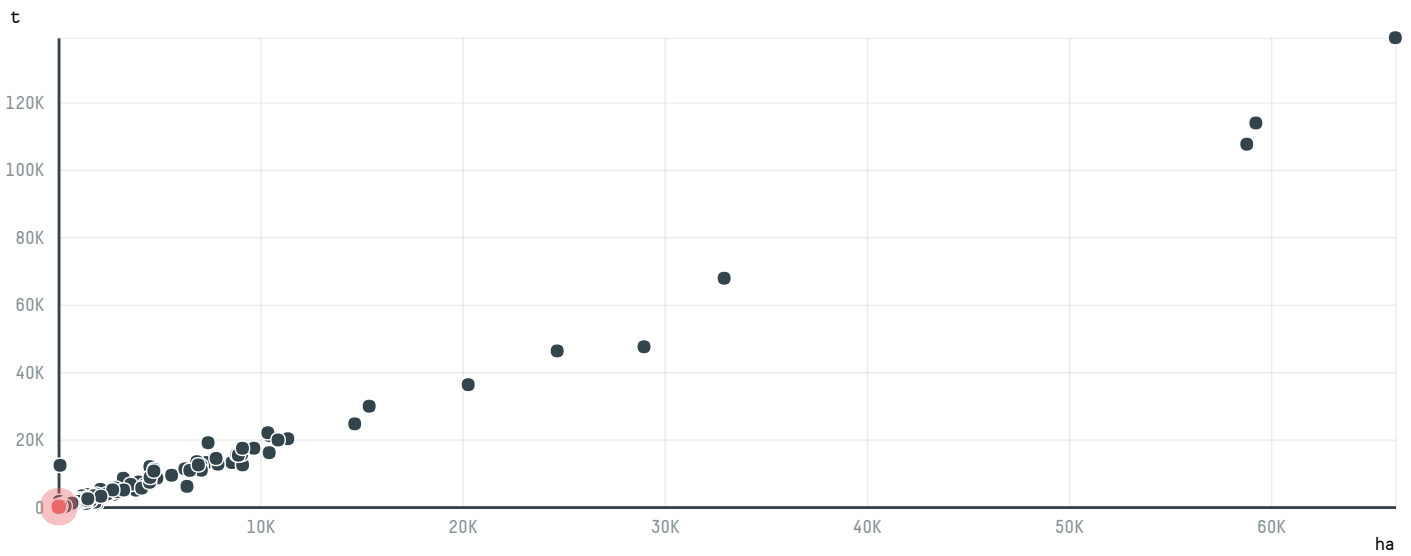

trase

MARUBENI CORPORATION COFFEE SECTION (S-28852-A - 880 SA

ACTIVITY	COMMODITY	COUNTRY	YEAR
Importer	Coffee	Brazil	2016

MARUBENI CORPORATION COFFEE SECTION (S-28852-A - 880 SA was the 1094th largest importer of coffee from BRAZIL in 2016, accounting for 53 tons. As an importer, MARUBENI CORPORATION COFFEE SECTION (S-28852-A - 880 SA sources from 5 municipalities, or 1% of the coffee production municipalities. The main destination of the coffee imported by MARUBENI CORPORATION COFFEE SECTION (S-28852-A - 880 SA is JAPAN, accounting for 100% of the total.

TOP DESTINATION COUNTRIES OF COFFEE IMPORTED BY MARUBENI CORPORATION COFFEE SECTION (S-28852-A - 880 SA:

□ N/A <5K >5K >100K >300K >1M

COMPARING COMPANIES IMPORTING COFFEE FROM BRAZIL IN 2016

Trase is a partnership between