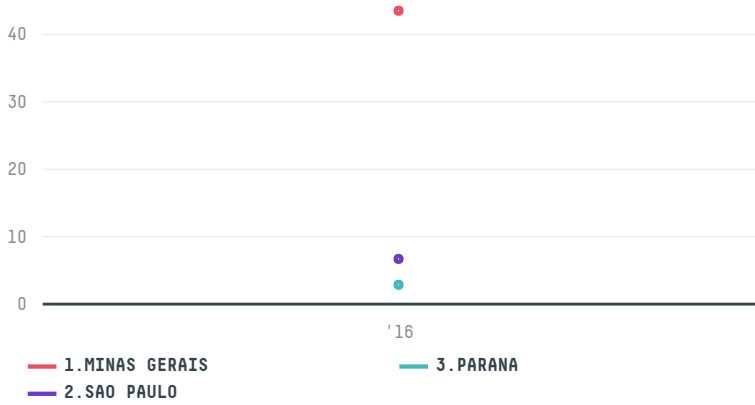

trase

MARUBENI CORPORATION COFFEE SECTION (S-28852-A - 880 SA

ACTIVITY	COMMODITY	COUNTRY	YEAR
Importer	Coffee	Brazil	2016

MARUBENI CORPORATION COFFEE SECTION (S-28852-A - 880 SA was the 1094th largest importer of coffee from BRAZIL in 2016, accounting for 53 tons. As an importer, MARUBENI CORPORATION COFFEE SECTION (S-28852-A - 880 SA sources from 5 municipalities, or 1% of the coffee production municipalities. The main destination of the coffee imported by MARUBENI CORPORATION COFFEE SECTION (S-28852-A - 880 SA is JAPAN, accounting for 100% of the total.

TOP DESTINATION COUNTRIES OF COFFEE IMPORTED BY MARUBENI CORPORATION COFFEE SECTION (S-28852-A - 880 SA:

□ N/A <5K >5K >100K >300K >1M

COMPARING COMPANIES IMPORTING COFFEE FROM BRAZIL IN 2016

Trase is a partnership between