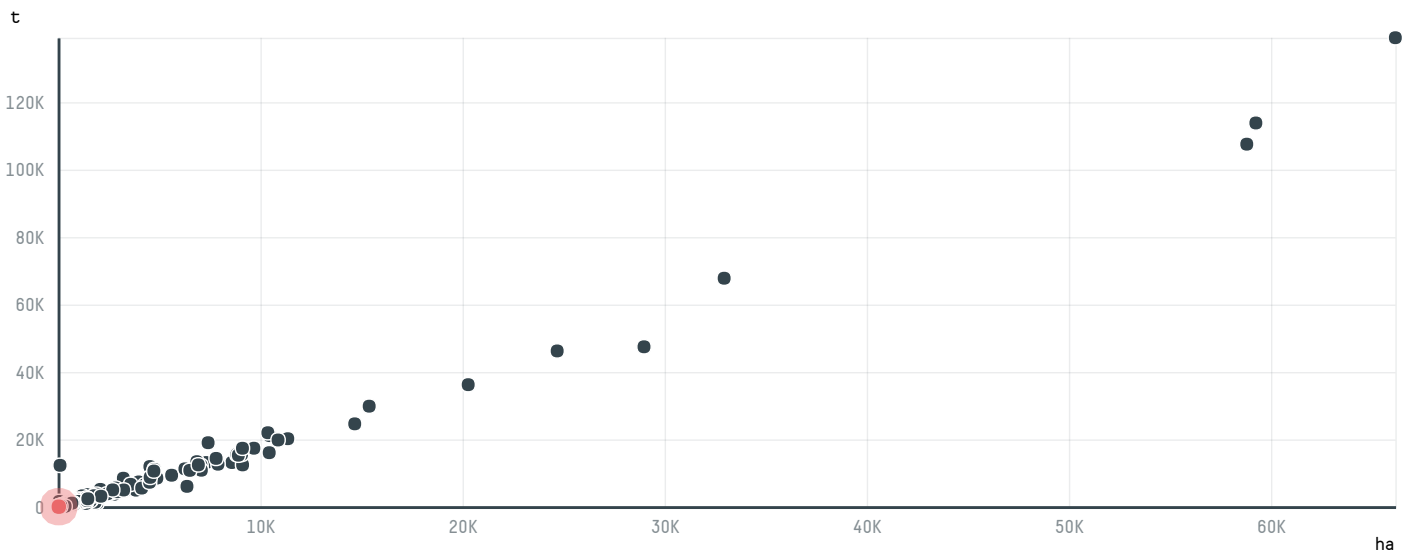

## MARUBENI CORPORATION COFFEE SECTION (S-28093-CA - 880 S

ACTIVITY	COMMODITY	COUNTRY	YEAR
Importer	Coffee	Brazil	2016

MARUBENI CORPORATION COFFEE SECTION (S-28093-CA - 880 S was the 1076th largest importer of coffee from BRAZIL in 2016, accounting for 53 tons. As an importer, MARUBENI CORPORATION COFFEE SECTION (S-28093-CA - 880 S sources from 4 municipalities, or 1% of the coffee production municipalities. The main destination of the coffee imported by MARUBENI CORPORATION COFFEE SECTION (S-28093-CA - 880 S is JAPAN, accounting for 100% of the total.

### TOP DESTINATION COUNTRIES OF COFFEE IMPORTED BY MARUBENI CORPORATION COFFEE SECTION (S-28093-CA - 880 S:

□ N/A  <5K  >5K  >100K  >300K  >1M

COMPARING COMPANIES IMPORTING COFFEE FROM BRAZIL IN 2016

Trase is a partnership between