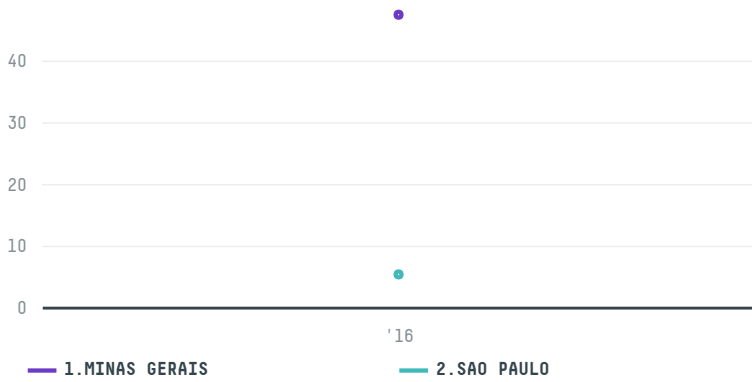

COMPARING COMPANIES IMPORTING COFFEE FROM BRAZIL IN 2016

Trase is a partnership between

In collaboration with

and many other organizations and individuals.

Donors

[Terms of Use](#) · [Privacy policy](#) · [Cookie policy](#) · [Contact us](#)

This website uses cookies to provide you with an improved user experience. By continuing to browse this site, you consent to the use of cookies and similar technologies. Please visit our [privacy policy](#) for further details.

I AGREE