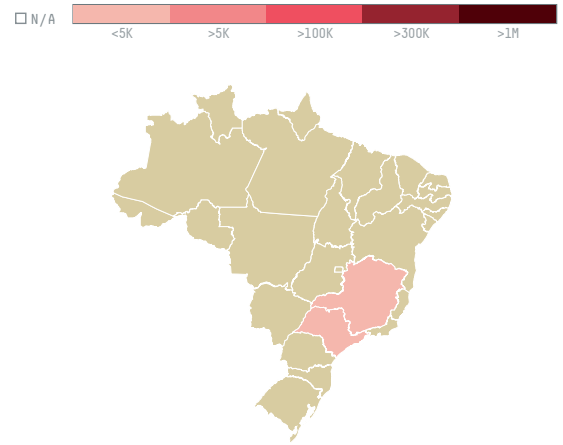

## MARUBENI CORPORATION COFFEE SECTION (S-28093-CA - 880 S

ACTIVITY	COMMODITY	COUNTRY	YEAR
Importer	Coffee	Brazil	2016

MARUBENI CORPORATION COFFEE SECTION (S-28093-CA - 880 S was the 1076th largest importer of coffee from BRAZIL in 2016, accounting for 53 tons. As an importer, MARUBENI CORPORATION COFFEE SECTION (S-28093-CA - 880 S sources from 4 municipalities, or 1% of the coffee production municipalities. The main destination of the coffee imported by MARUBENI CORPORATION COFFEE SECTION (S-28093-CA - 880 S is JAPAN, accounting for 100% of the total.

### TOP DESTINATION COUNTRIES OF COFFEE IMPORTED BY MARUBENI CORPORATION COFFEE SECTION (S-28093-CA - 880 S:

□ N/A  <5K  >5K  >100K  >300K  >1M

COMPARING COMPANIES IMPORTING COFFEE FROM BRAZIL IN 2016

Trase is a partnership between