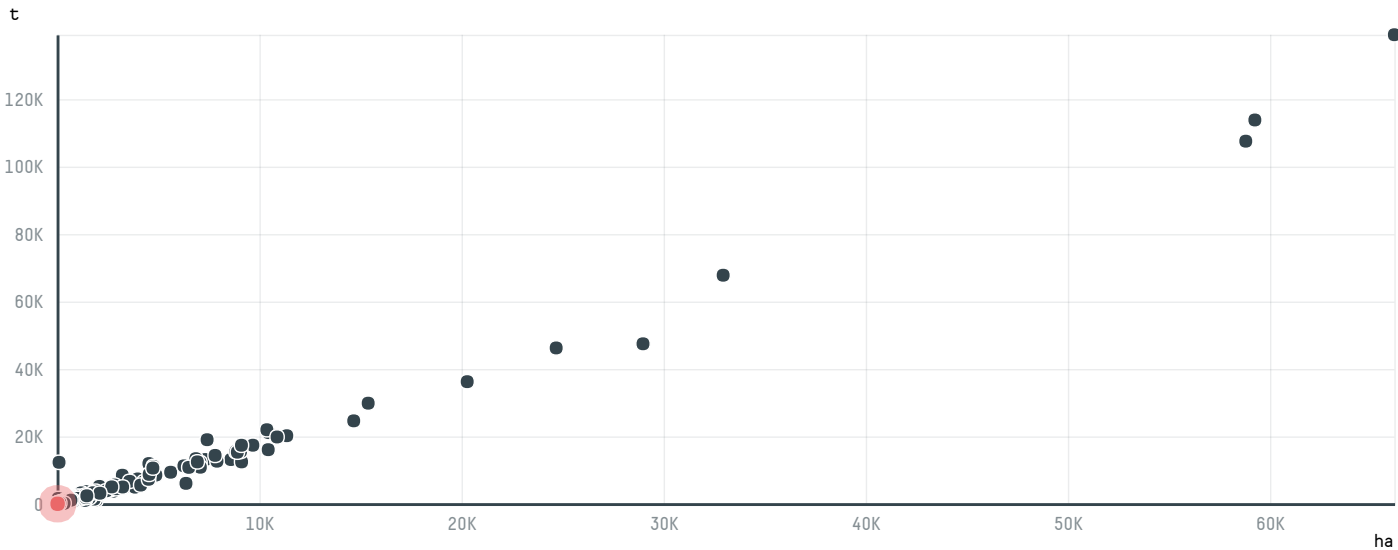

## TOP DESTINATION COUNTRIES OF COFFEE IMPORTED BY MARUBENI CORPORATION COFFEE SECTION (S-28035-D - 440 SA:

□ N/A  <5K  >5K  >100K  >300K  >1M

COMPARING COMPANIES IMPORTING COFFEE FROM BRAZIL IN 2016

Trase is a partnership between