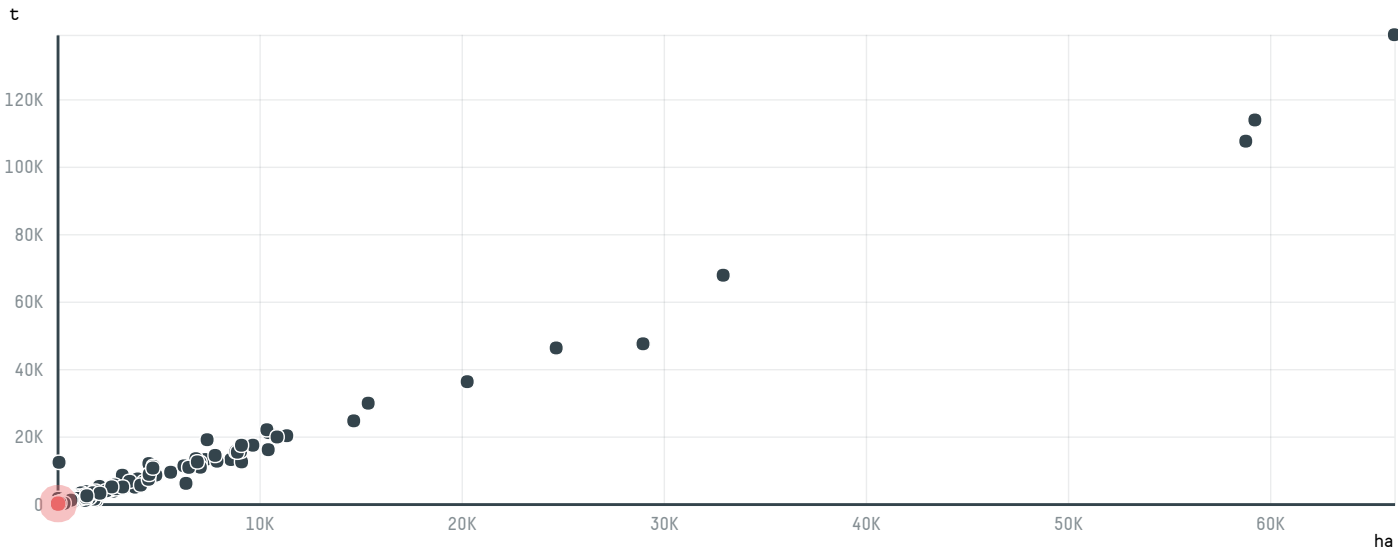

trase

MARUBENI CORPORATION COFFEE SECTION (S-28035-C - 1.320

ACTIVITY COMMODITY COUNTRY YEAR
Importer **Coffee** **Brazil** **2016**

MARUBENI CORPORATION COFFEE SECTION (S-28035-C - 1.320 was the 900th largest importer of coffee from BRAZIL in 2016, accounting for 79 tons. As an importer, MARUBENI CORPORATION COFFEE SECTION (S-28035-C - 1.320 sources from 3 municipalities, or 0% of the coffee production municipalities. The main destination of the coffee imported by MARUBENI CORPORATION COFFEE SECTION (S-28035-C - 1.320 is JAPAN, accounting for 100% of the total.

TOP DESTINATION COUNTRIES OF COFFEE IMPORTED BY MARUBENI CORPORATION COFFEE SECTION (S-28035-C - 1.320:

□ N/A <5K >5K >100K >300K >1M

COMPARING COMPANIES IMPORTING COFFEE FROM BRAZIL IN 2016

Trase is a partnership between