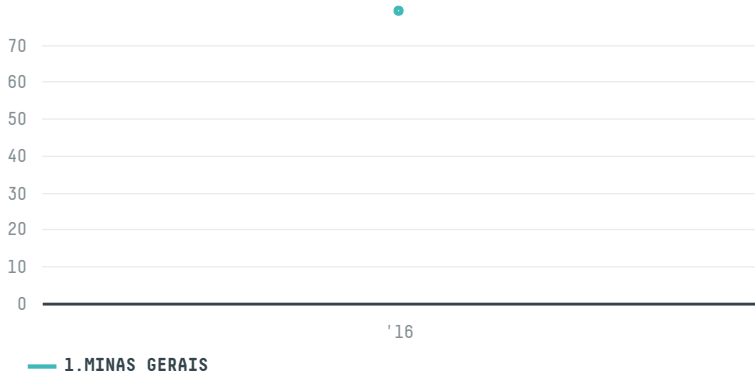

COMPARING COMPANIES IMPORTING COFFEE FROM BRAZIL IN 2016

Trase is a partnership between

In collaboration with

and many other organizations and individuals.

Donors

[Terms of Use](#) · [Privacy policy](#) · [Cookie policy](#) · [Contact us](#)

This website uses cookies to provide you with an improved user experience. By continuing to browse this site, you consent to the use of cookies and similar technologies. Please visit our [privacy policy](#) for further details.

I AGREE