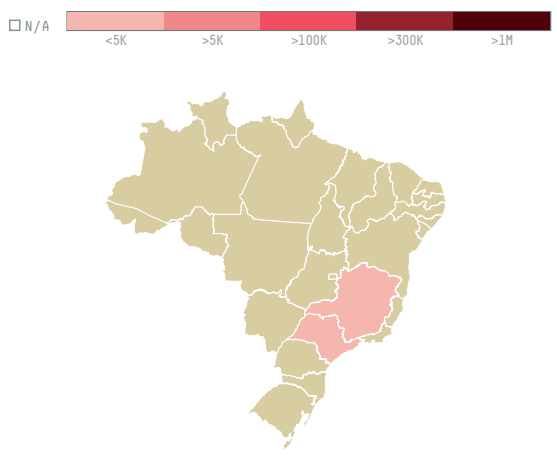

trase

ITOCHU CORPORATION S-30049-A 200 SACAS

ACTIVITY	COMMODITY	COUNTRY	YEAR
Importer	Coffee	Brazil	2016

ITOCHU CORPORATION S-30049-A 200 SACAS was the 1570th largest importer of coffee from BRAZIL in 2016, accounting for 12 tons. As an importer, ITOCHU CORPORATION S-30049-A 200 SACAS sources from 4 municipalities, or 1% of the coffee production municipalities. The main destination of the coffee imported by ITOCHU CORPORATION S-30049-A 200 SACAS is JAPAN, accounting for 100% of the total.

TOP DESTINATION COUNTRIES OF COFFEE IMPORTED BY ITOCHU CORPORATION S-30049-A 200 SACAS:

COMPARING COMPANIES IMPORTING COFFEE FROM BRAZIL IN 2016

Trase is a partnership between

In collaboration with

and many other organizations and individuals.