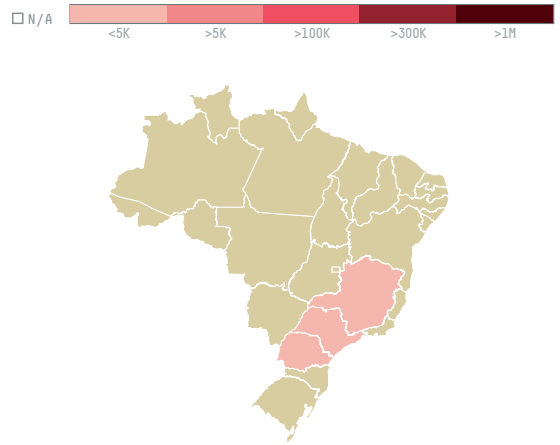

COMPARING COMPANIES IMPORTING COFFEE FROM BRAZIL IN 2016

Trase is a partnership between

In collaboration with

and many other organizations and individuals.

Donors

[Terms of Use](#) · [Privacy policy](#) · [Cookie policy](#) · [Contact us](#)

This website uses cookies to provide you with an improved user experience. By continuing to browse this site, you consent to the use of cookies and similar technologies. Please visit our [privacy policy](#) for further details.

I AGREE