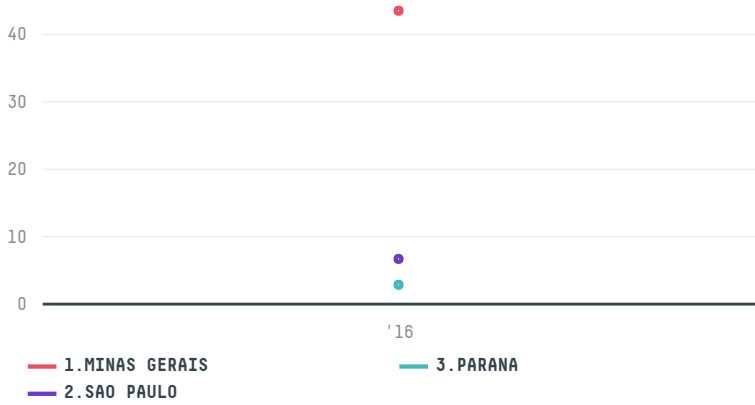

COMPARING COMPANIES IMPORTING COFFEE FROM BRAZIL IN 2016

Trase is a partnership between

In collaboration with

and many other organizations and individuals.

Donors

[Terms of Use](#) · [Privacy policy](#) · [Cookie policy](#) · [Contact us](#)

This website uses cookies to provide you with an improved user experience. By continuing to browse this site, you consent to the use of cookies and similar technologies. Please visit our [privacy policy](#) for further details.

I AGREE