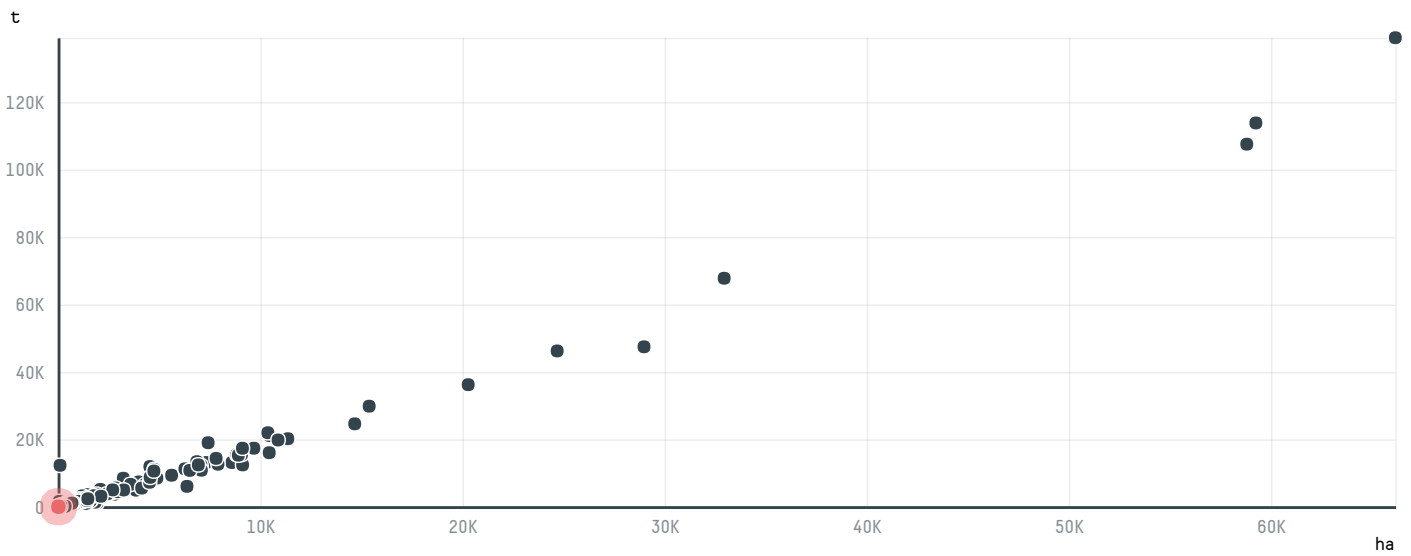

trase

VOLCAFE ITALIA (S-29441-A - 700 SACAS)

| ACTIVITY | COMMODITY | COUNTRY | YEAR |
|-----------------|---------------|---------------|-------------|
| Importer | Coffee | Brazil | 2016 |

VOLCAFE ITALIA (S-29441-A - 700 SACAS) was the 1168th largest importer of coffee from BRAZIL in 2016, accounting for 42 tons. As an importer, VOLCAFE ITALIA (S-29441-A - 700 SACAS) sources from 2 municipalities, or 0% of the coffee production municipalities. The main destination of the coffee imported by VOLCAFE ITALIA (S-29441-A - 700 SACAS) is ITALY, accounting for 100% of the total.

TOP DESTINATION COUNTRIES OF COFFEE IMPORTED BY VOLCAFE ITALIA (S-29441-A - 700 SACAS):

COMPARING COMPANIES IMPORTING COFFEE FROM BRAZIL IN 2016

Trase is a partnership between

In collaboration with

and many other organizations and individuals.