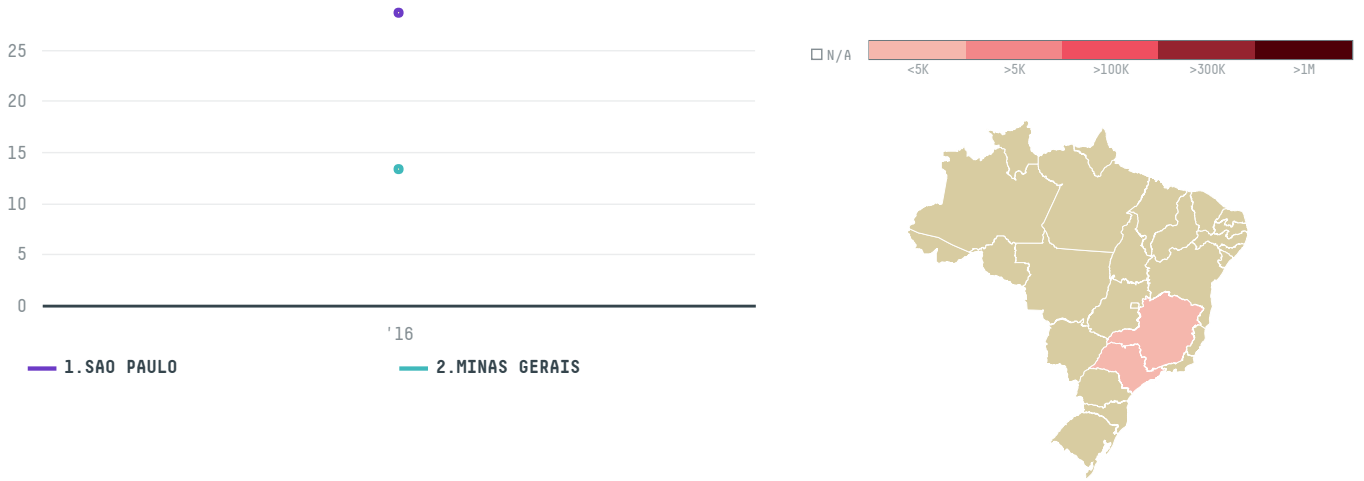

trase

VOLCAFE ITALIA (S-29441-A - 700 SACAS)

| ACTIVITY | COMMODITY | COUNTRY | YEAR |
|-----------------|---------------|---------------|-------------|
| Importer | Coffee | Brazil | 2016 |

VOLCAFE ITALIA (S-29441-A - 700 SACAS) was the 1168th largest importer of coffee from BRAZIL in 2016, accounting for 42 tons. As an importer, VOLCAFE ITALIA (S-29441-A - 700 SACAS) sources from 2 municipalities, or 0% of the coffee production municipalities. The main destination of the coffee imported by VOLCAFE ITALIA (S-29441-A - 700 SACAS) is ITALY, accounting for 100% of the total.

TOP DESTINATION COUNTRIES OF COFFEE IMPORTED BY VOLCAFE ITALIA (S-29441-A - 700 SACAS):

COMPARING COMPANIES IMPORTING COFFEE FROM BRAZIL IN 2016

Trase is a partnership between

In collaboration with

and many other organizations and individuals.