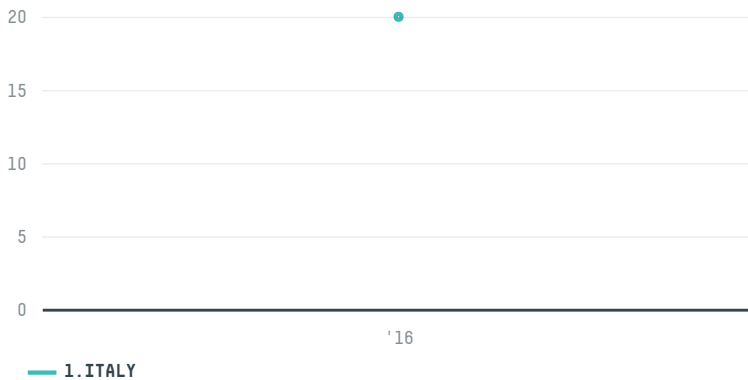

TOP DESTINATION COUNTRIES OF COFFEE IMPORTED BY NKG BERO ITALIA SPA S-29590-A 333 SACAS: