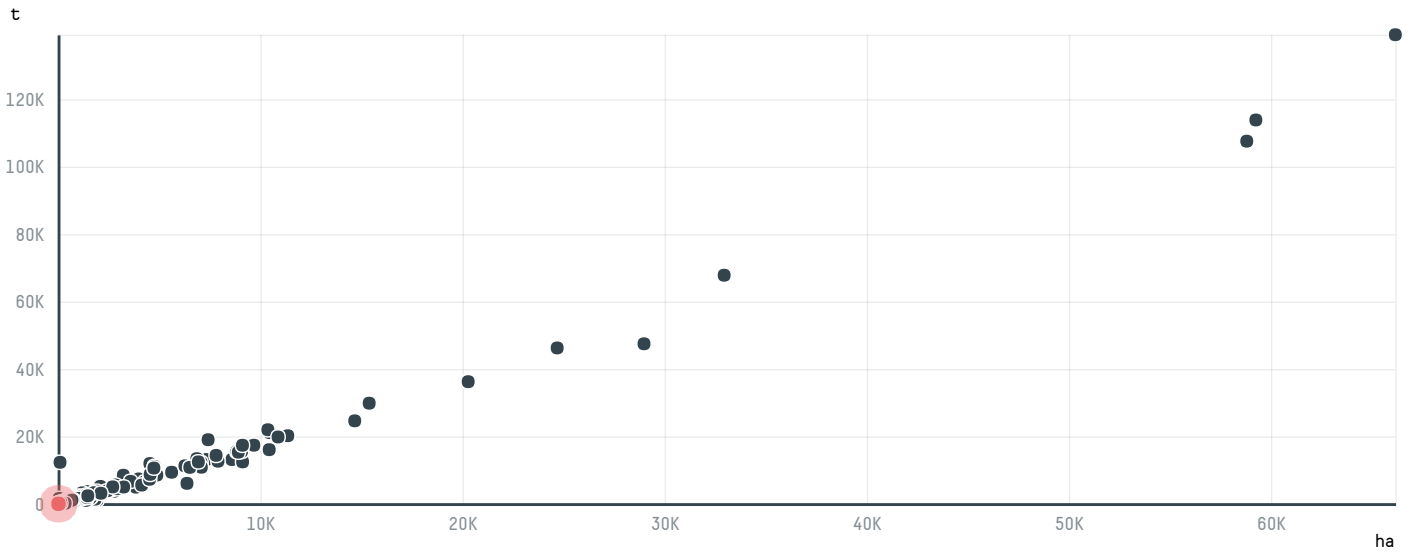

COMPARING COMPANIES IMPORTING COFFEE FROM BRAZIL IN 2016

Trase is a partnership between

In collaboration with

and many other organizations and individuals.

Donors

[Terms of Use](#) · [Privacy policy](#) · [Cookie policy](#) · [Contact us](#)

This website uses cookies to provide you with an improved user experience. By continuing to browse this site, you consent to the use of cookies and similar technologies. Please visit our [privacy policy](#) for further details.

I AGREE