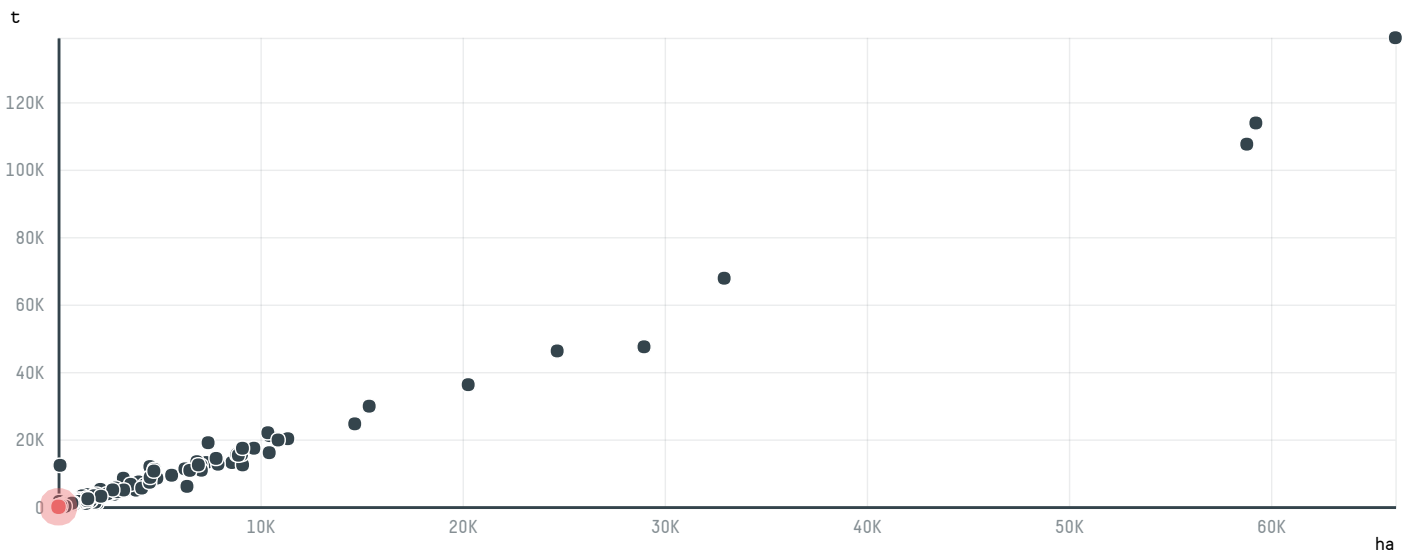

COMPARING COMPANIES IMPORTING COFFEE FROM BRAZIL IN 2016

Trase is a partnership between

In collaboration with

and many other organizations and individuals.

Donors

[Terms of Use](#) · [Privacy policy](#) · [Cookie policy](#) · [Contact us](#)

This website uses cookies to provide you with an improved user experience. By continuing to browse this site, you consent to the use of cookies and similar technologies. Please visit our [privacy policy](#) for further details.

I AGREE