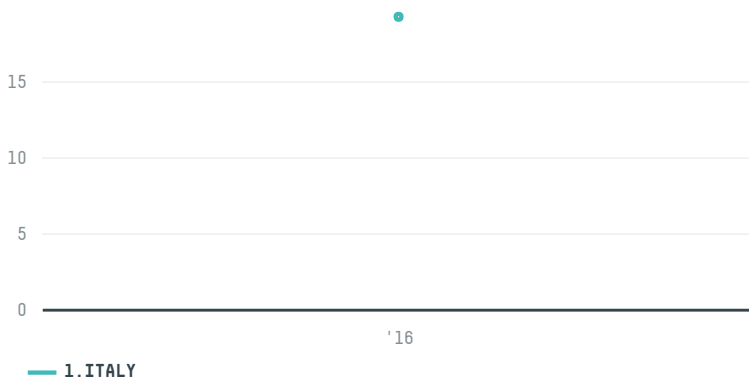

trase

NKG BERO ITALIA SPA S-28650-A 320 SACAS

ACTIVITY	COMMODITY	COUNTRY	YEAR
Importer	Coffee	Brazil	2016

NKG BERO ITALIA SPA S-28650-A 320 SACAS was the 1437th largest importer of coffee from BRAZIL in 2016, accounting for 19 tons. As an importer, NKG BERO ITALIA SPA S-28650-A 320 SACAS sources from 1 municipalities, or 0% of the coffee production municipalities. The main destination of the coffee imported by NKG BERO ITALIA SPA S-28650-A 320 SACAS is ITALY, accounting for 100% of the total.

TOP DESTINATION COUNTRIES OF COFFEE IMPORTED BY NKG BERO ITALIA SPA S-28650-A 320 SACAS:

COMPARING COMPANIES IMPORTING COFFEE FROM BRAZIL IN 2016

Trase is a partnership between

In collaboration with

and many other organizations and individuals.