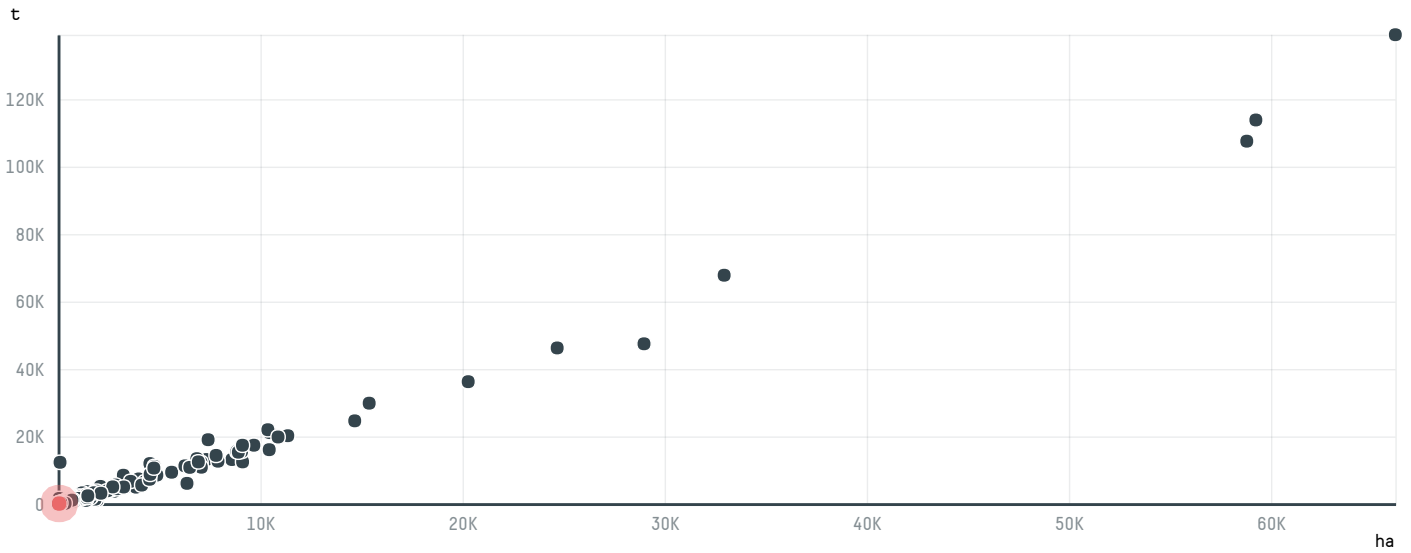

trase

NKG BERO ITALIA SPA (S-28661-B-1.667 SACAS)

ACTIVITY	COMMODITY	COUNTRY	YEAR
Importer	Coffee	Brazil	2016

NKG BERO ITALIA SPA (S-28661-B- 1.667 SACAS) was the 801st largest importer of coffee from BRAZIL in 2016, accounting for 100 tons. As an importer, NKG BERO ITALIA SPA (S-28661-B- 1.667 SACAS) sources from 1 municipalities, or 0% of the coffee production municipalities. The main destination of the coffee imported by NKG BERO ITALIA SPA (S-28661-B- 1.667 SACAS) is ITALY, accounting for 100% of the total.

TOP DESTINATION COUNTRIES OF COFFEE IMPORTED BY NKG BERO ITALIA SPA (S-28661-B- 1.667 SACAS):

COMPARING COMPANIES IMPORTING COFFEE FROM BRAZIL IN 2016

Trase is a partnership between

In collaboration with